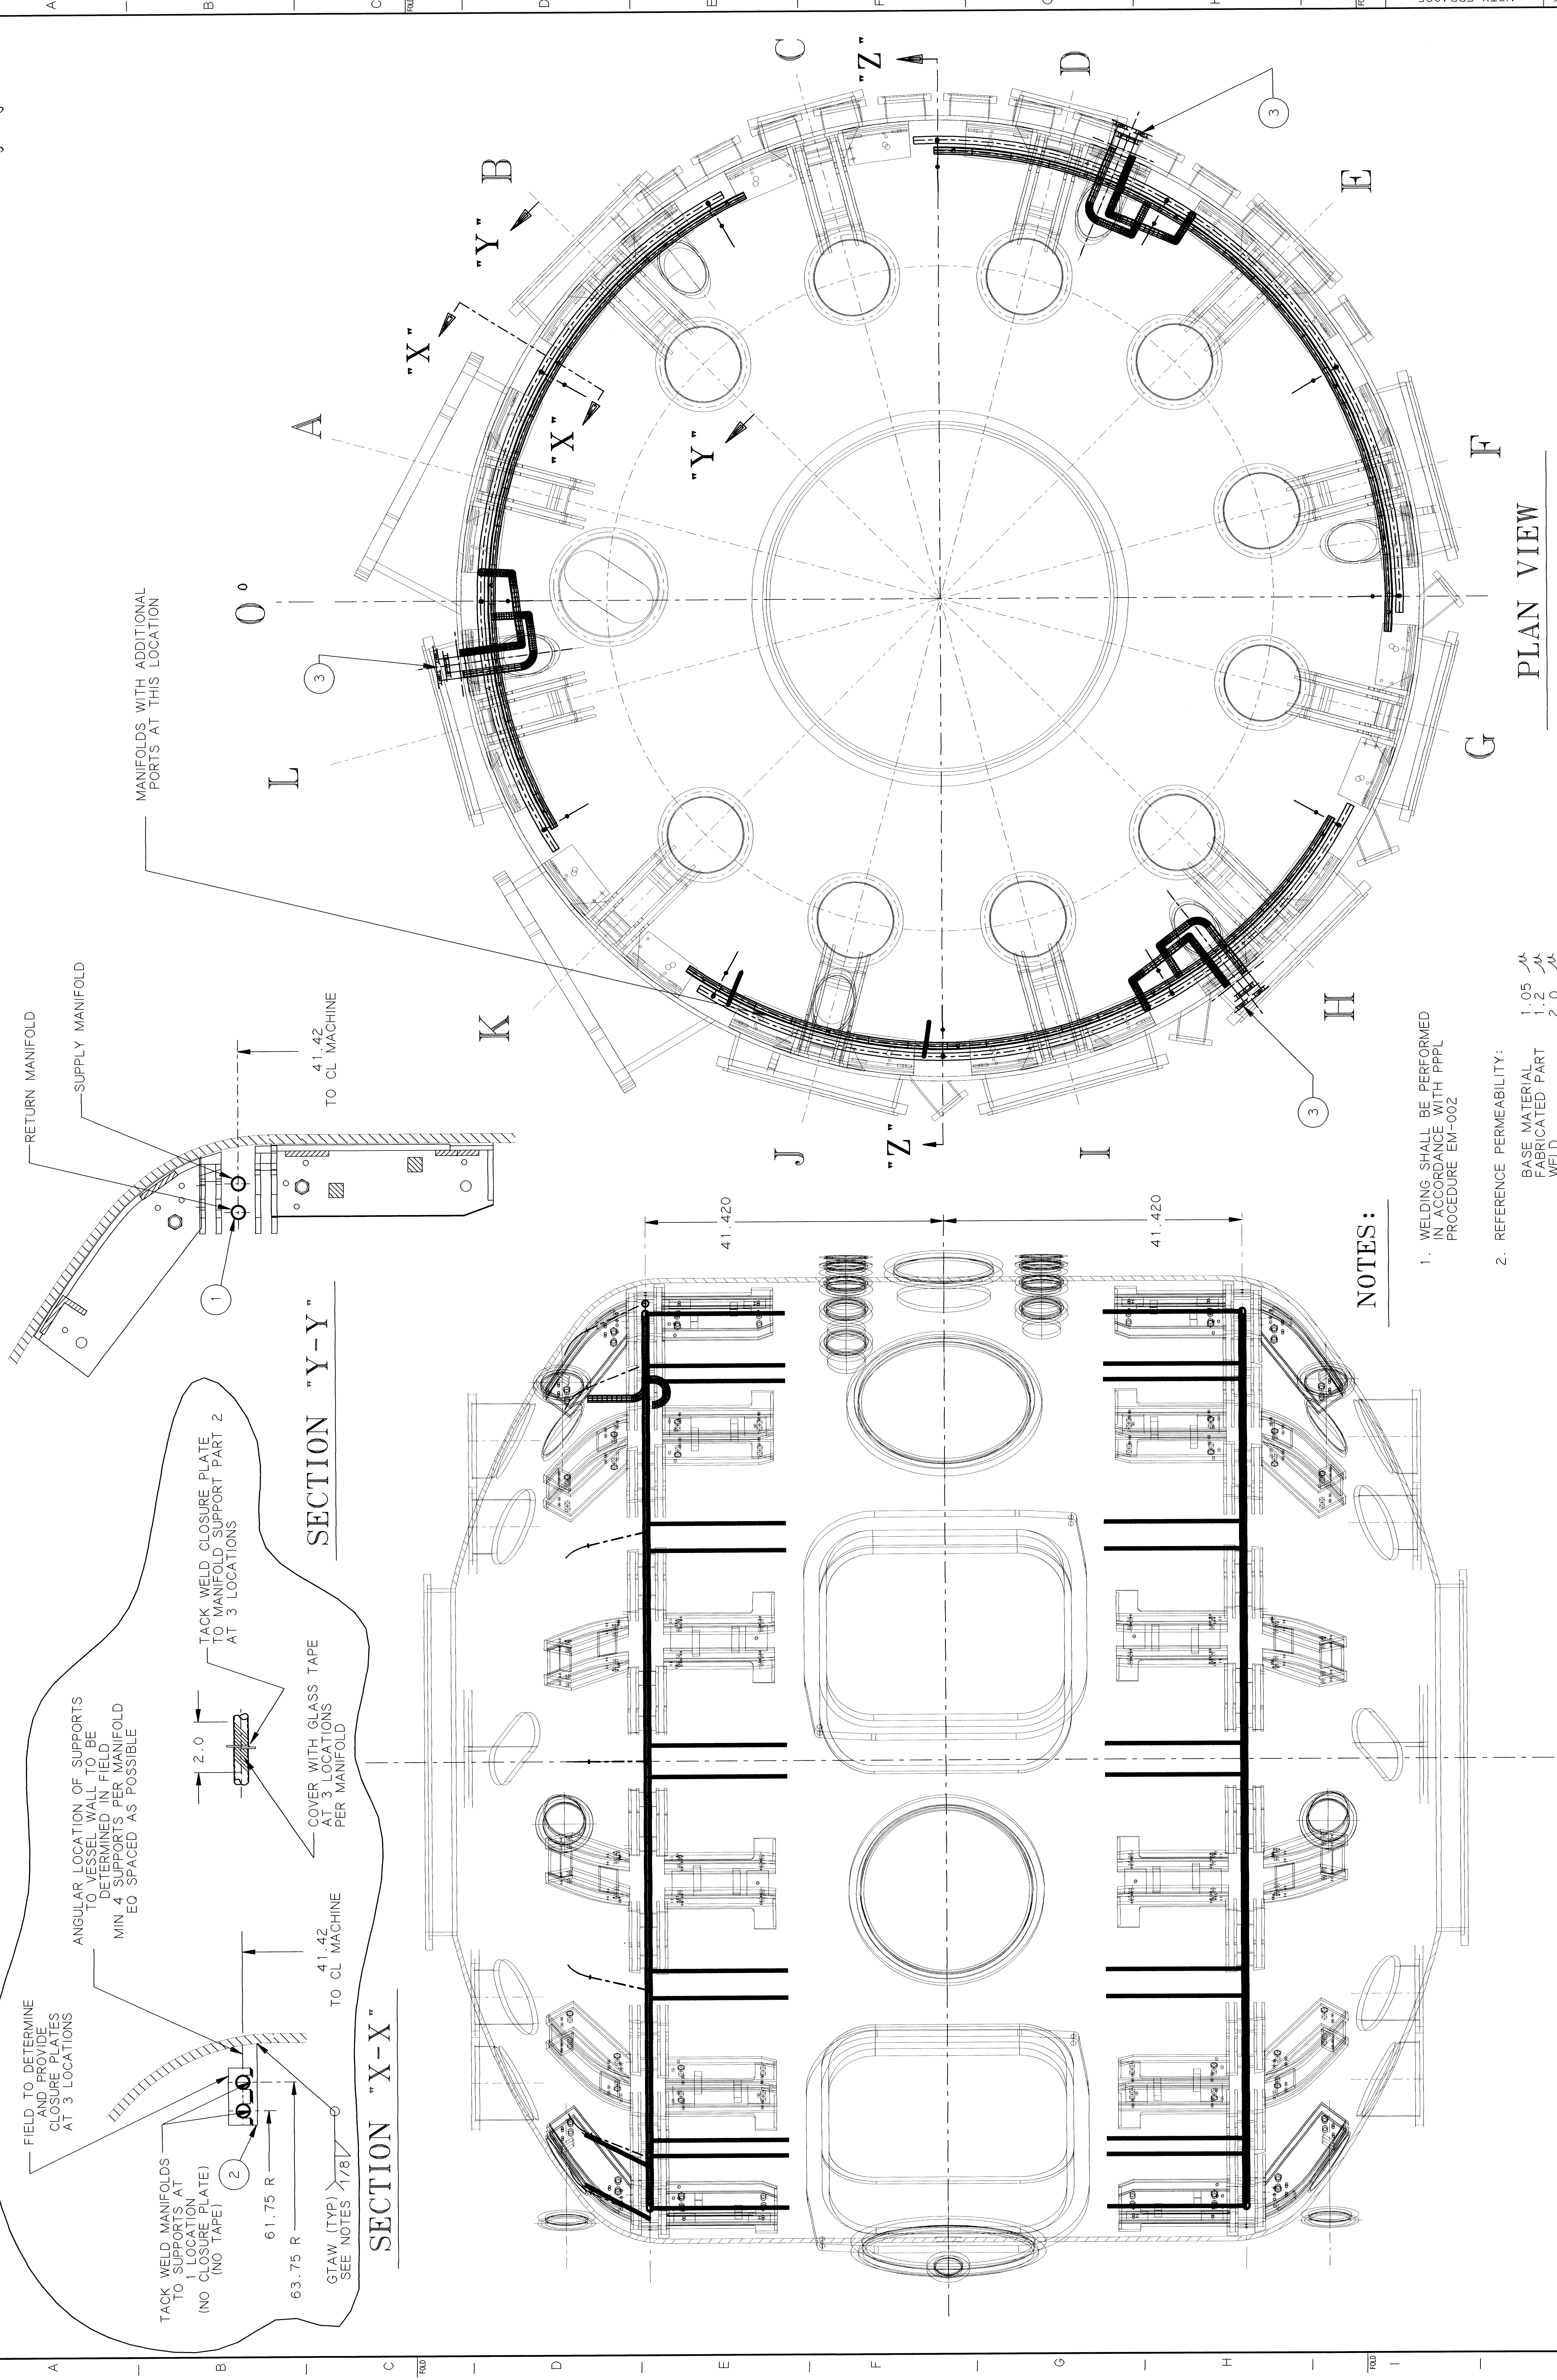

NO.	REVISION	BY	CH	SUP	APPROVED	DATE
1	REVISED PER CR-070	JDR				12/18/99

NOTES:

1. WELDING SHALL BE PERFORMED IN ACCORDANCE WITH PPPL PROCEDURE EM-002
2. REFERENCE PERMEABILITY:
  BASE MATERIAL 1.05
  FABRICATED PART 1.2
  WELD 2.0
3. VISUAL WELD INSPECTION SHALL BE PERFORMED IN ACCORDANCE WITH ACCEPTANCE CRITERIA OF ASME B31.3 CATEGORY "D".
4. NOTE ORIENTATION OF ALL PARTS BEFORE WELDING.
5. HYDROSTATICALLY TEST MANIFOLD ASSEMBLIES AT 300 PSI FOR 15 MIN.

PLAN VIEW

3	H/C PORT FEED-THRU ASSEMBLY	EDB1076	SEE DT
2	MANIFOLD SUPPORT CLIP	EDB1084	SEE DT
1	MANIFOLD INSTALLATION ORIENTATION	EDB1083	SEE DT