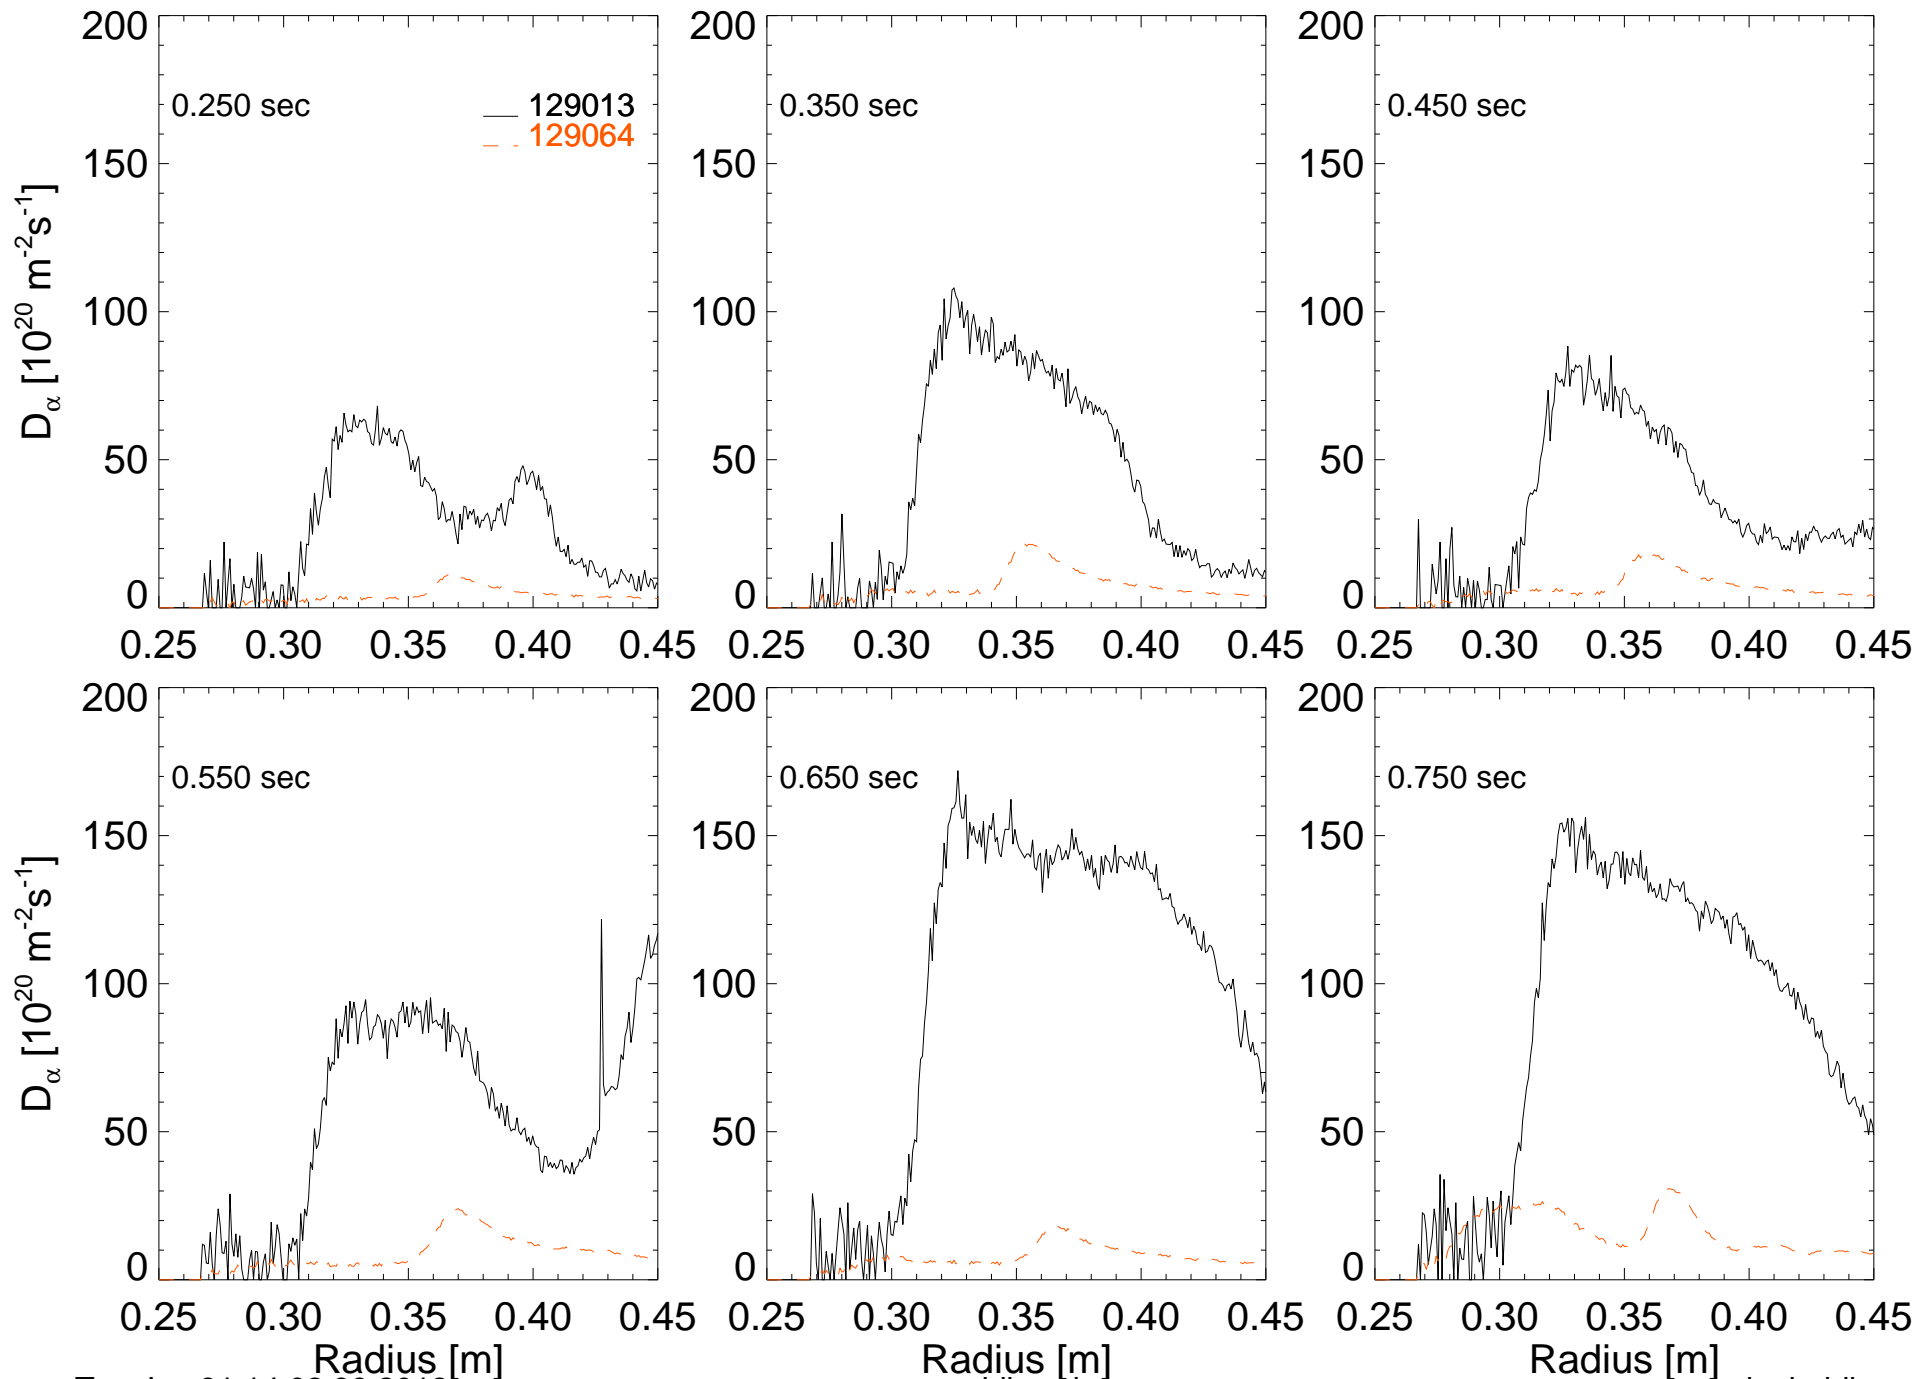

Comparison of Lower Divertor 1-D CCD Profiles

Center Wavelength in Shot Order: 656.0nm 656.0nm

Tue Jan 31 14:02:15 2012

compare_ldivccd.pro

rmaingi - idl.ps

Comparison of Lower Divertor 1-D CCD Profiles

Center Wavelength in Shot Order: 656.0nm 656.0nm