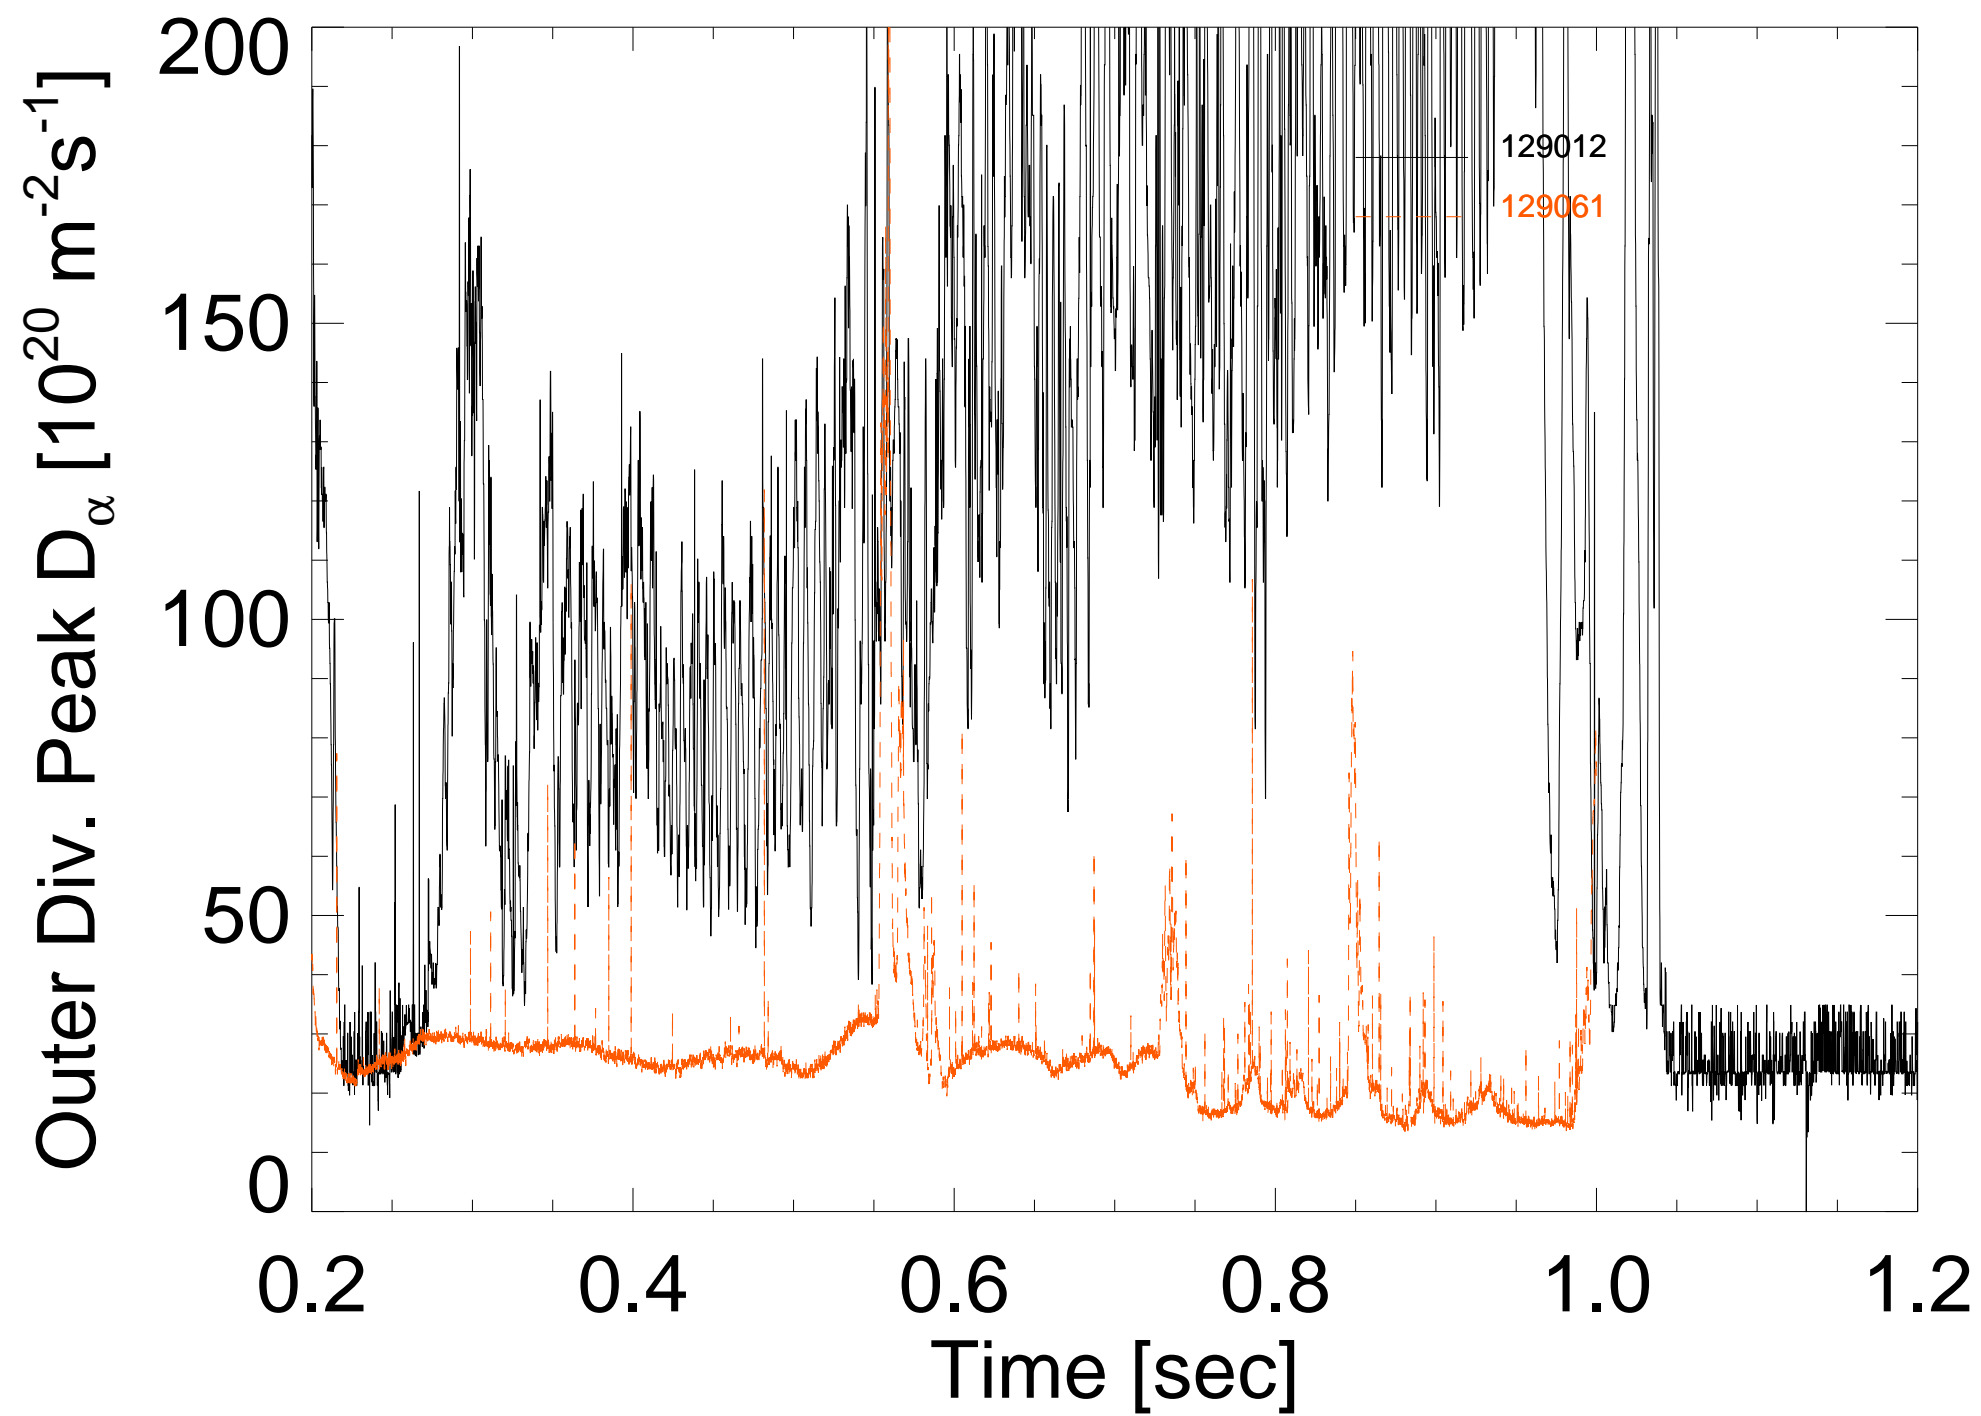

Comparison of Lower Divertor 1-D CCD Profiles

Center Wavelength in Shot Order: 656.0nm 656.0nm

Tue Jan 31 14:02:15 2012

compare_ldivccd.pro

rmaingi - idl.ps

Comparison of Lower Divertor 1-D CCD Profiles

Center Wavelength in Shot Order: 656.0nm 656.0nm