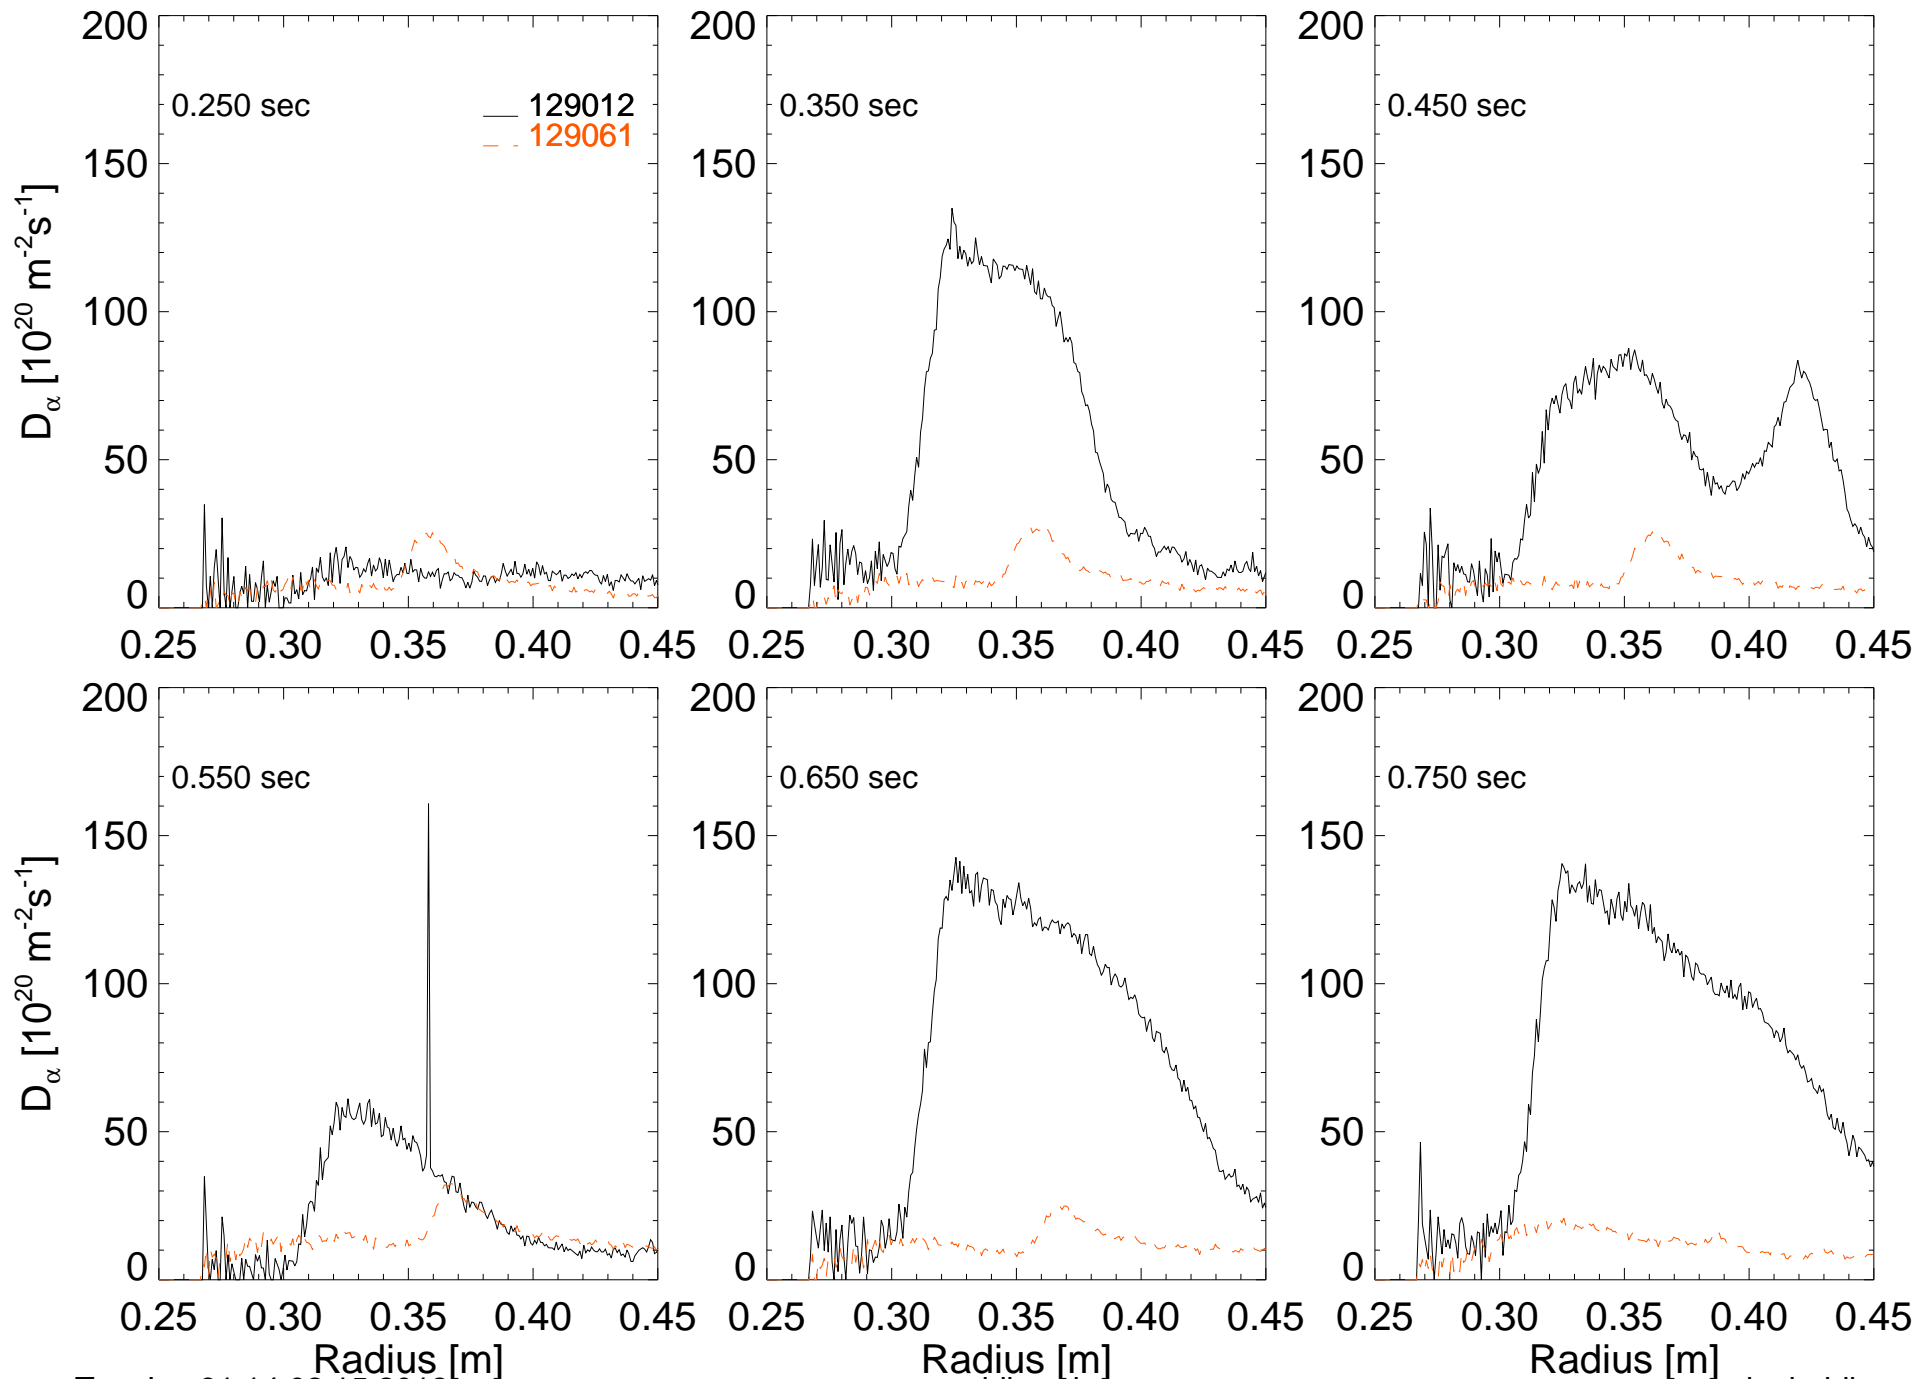

Comparison of Lower Divertor 1-D CCD Profiles

Center Wavelength in Shot Order: 656.0nm 656.0nm

Tue Jan 31 14:02:15 2012

compare_ldivccd.pro

rmaingi - idl.ps

Comparison of Lower Divertor 1-D CCD Profiles

Center Wavelength in Shot Order: 656.0nm 656.0nm