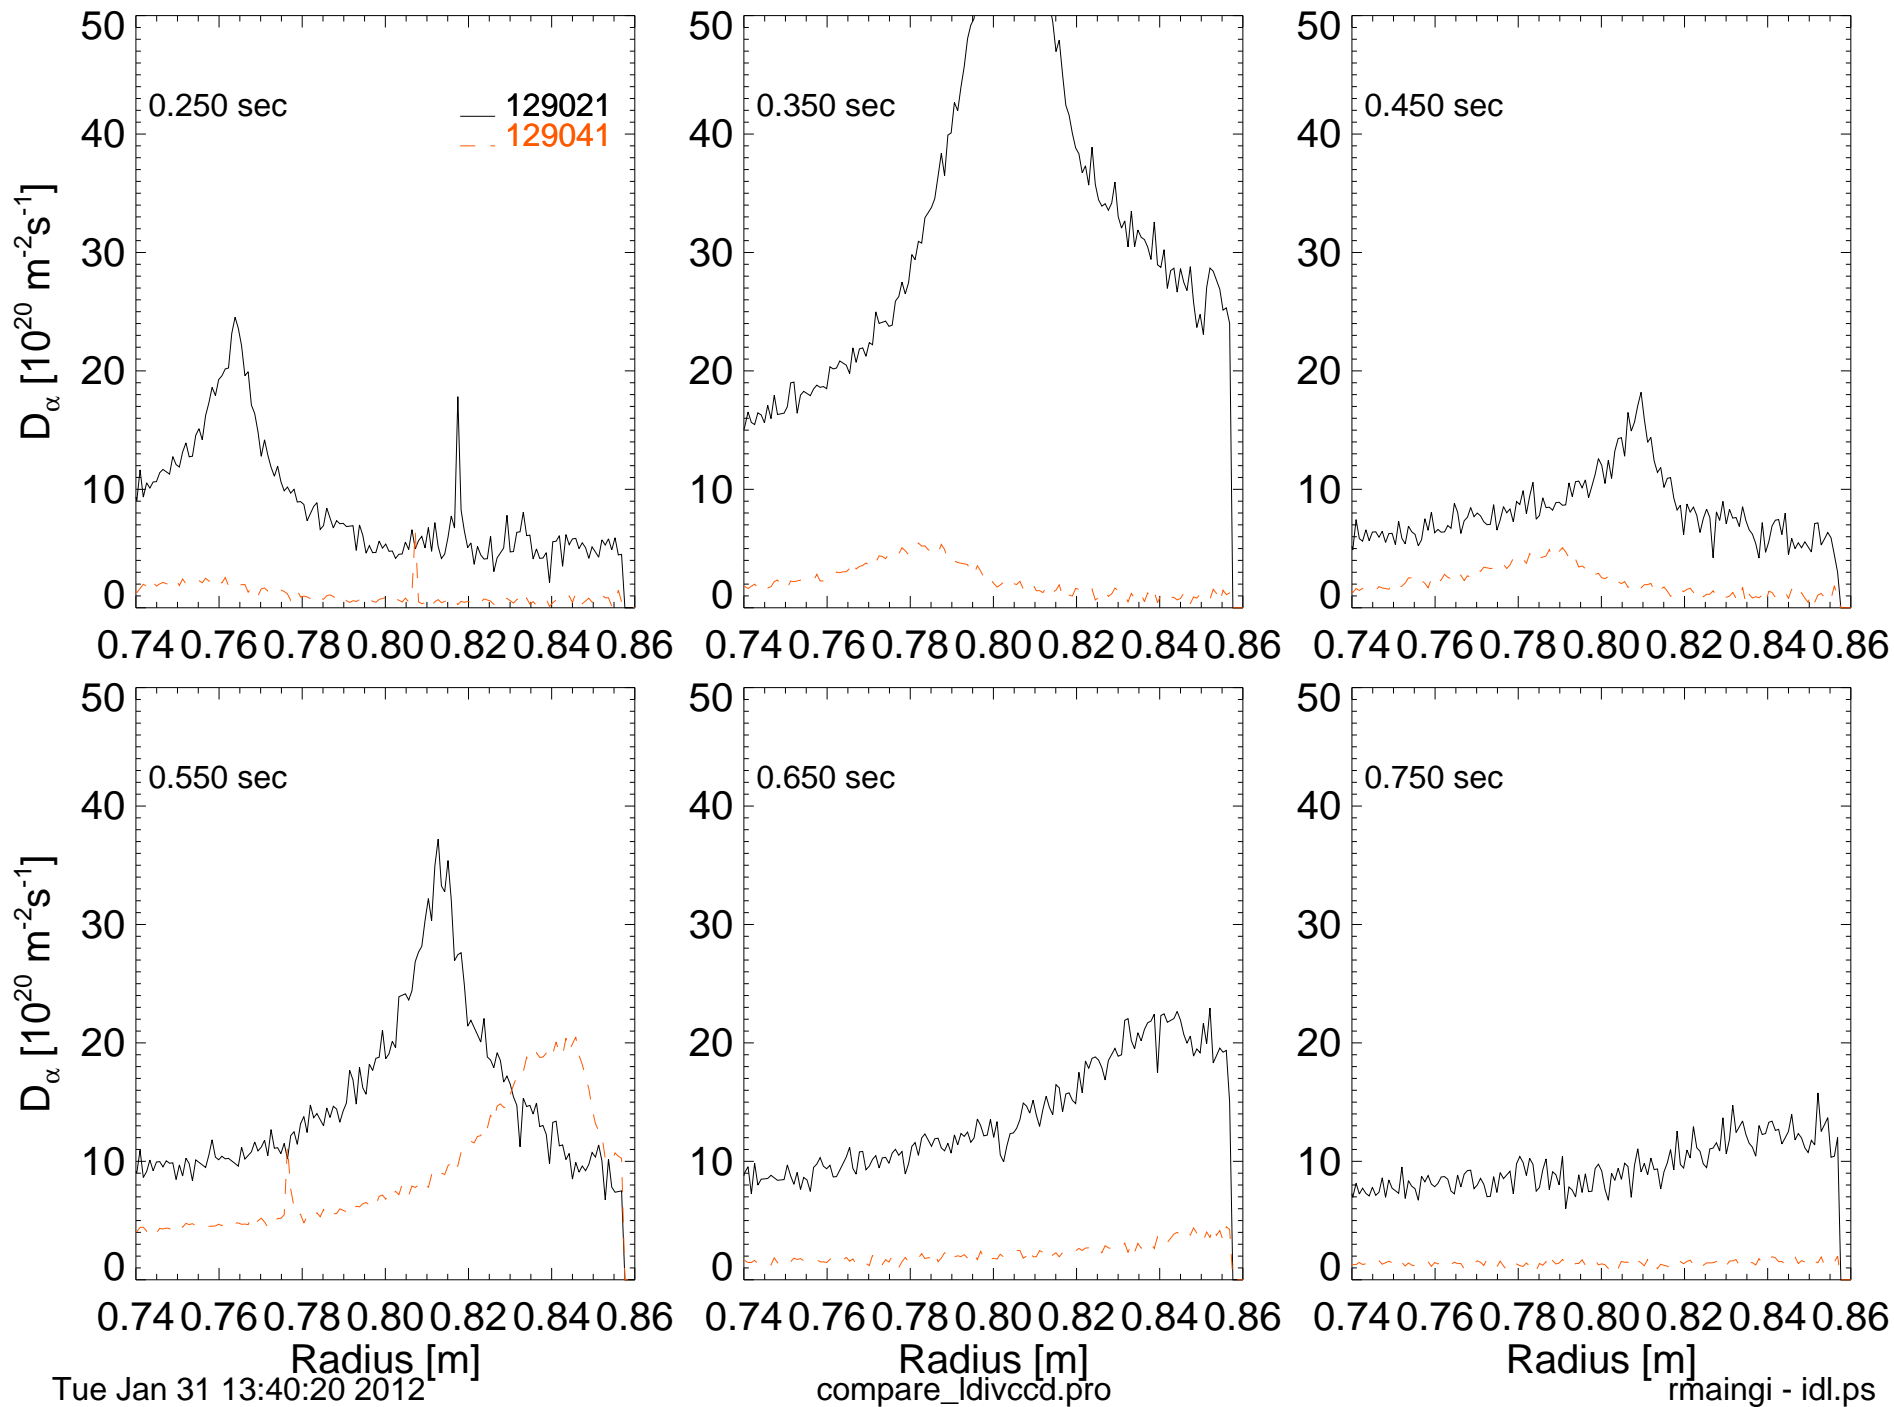

# Comparison of Lower Divertor 1-D CCD Profiles

Center Wavelength in Shot Order: 656.0nm 656.0nm

Tue Jan 31 13:39:41 2012

compare\_ldivccd.pro

rmaingi - idl.ps

# Comparison of Lower Divertor 1-D CCD Profiles

Center Wavelength in Shot Order: 656.0nm 656.0nm

Tue Jan 31 13:40:20 2012

compare\_ldivccd.pro

rmaingi - idl.ps

# Comparison of Lower Divertor 1-D CCD Profiles

Center Wavelength in Shot Order: 656.0nm 656.0nm

Tue Jan 31 13:40:51 2012

compare\_ldivccd.pro

rmaingi - idl.ps