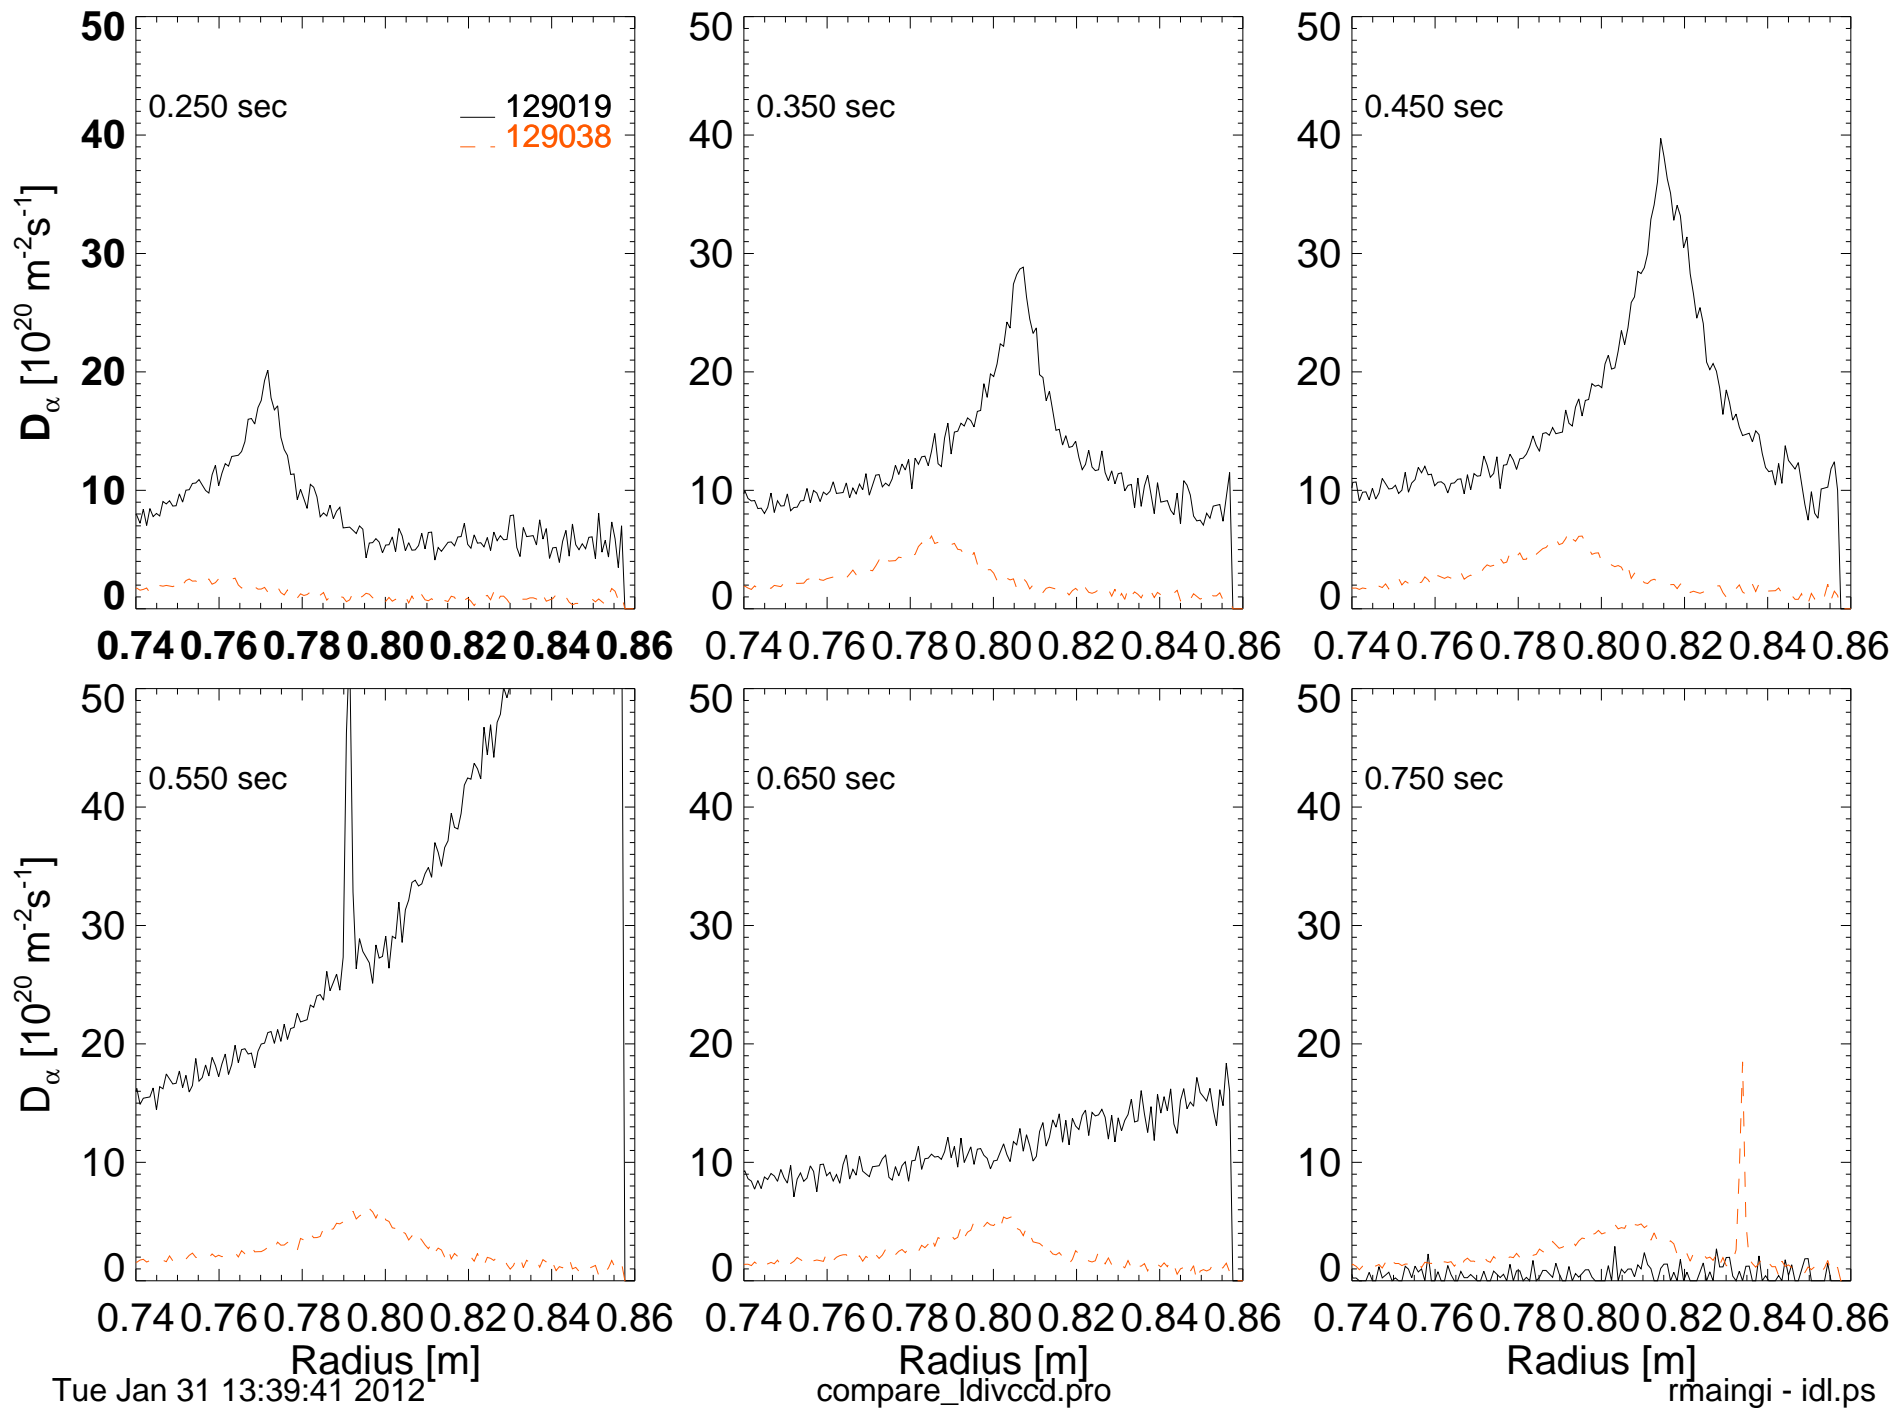

# Comparison of Lower Divertor 1-D CCD Profiles

Center Wavelength in Shot Order: 656.0nm 656.0nm

Tue Jan 31 13:39:41 2012

compare\_ldivccd.pro

rmaingi - idl.ps

# Comparison of Lower Divertor 1-D CCD Profiles

Center Wavelength in Shot Order: 656.0nm 656.0nm

Tue Jan 31 13:40:20 2012

compare\_ldivccd.pro

rmaingi - idl.ps

# Comparison of Lower Divertor 1-D CCD Profiles

Center Wavelength in Shot Order: 656.0nm 656.0nm

Tue Jan 31 13:40:51 2012

compare\_ldivccd.pro

rmaingi - idl.ps