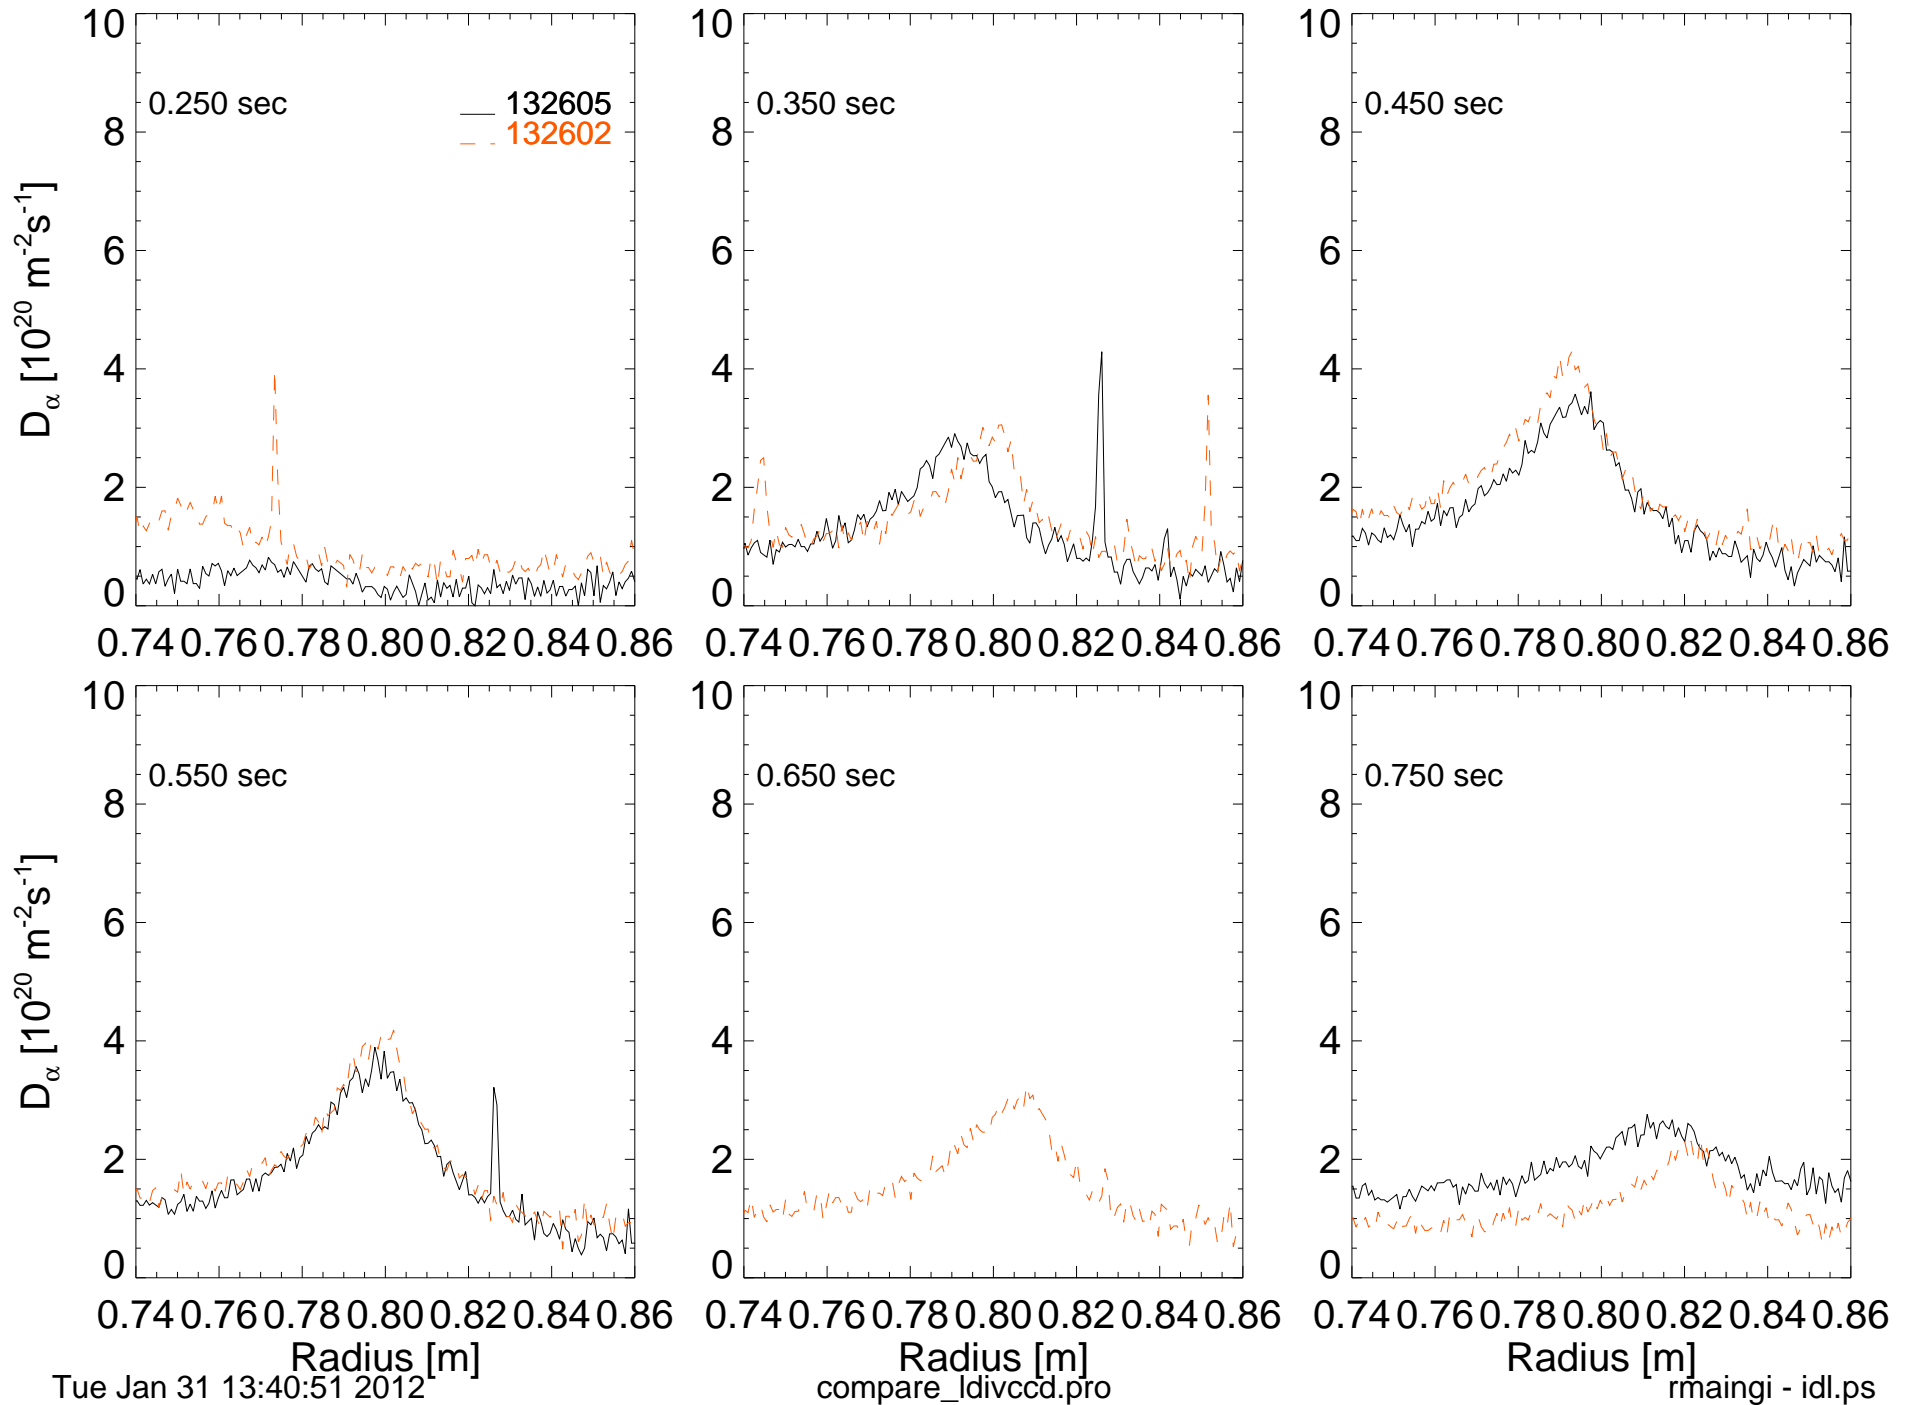

# Comparison of Lower Divertor 1-D CCD Profiles

Center Wavelength in Shot Order: 656.0nm 656.0nm

Tue Jan 31 13:39:41 2012

compare\_ldivccd.pro

rmaingi - idl.ps

# Comparison of Lower Divertor 1-D CCD Profiles

Center Wavelength in Shot Order: 656.0nm 656.0nm

Tue Jan 31 13:40:20 2012

compare\_ldivccd.pro

rmaingi - idl.ps

# Comparison of Lower Divertor 1-D CCD Profiles

Center Wavelength in Shot Order: 656.0nm 656.0nm

Tue Jan 31 13:40:51 2012

compare\_ldivccd.pro

rmaingi - idl.ps