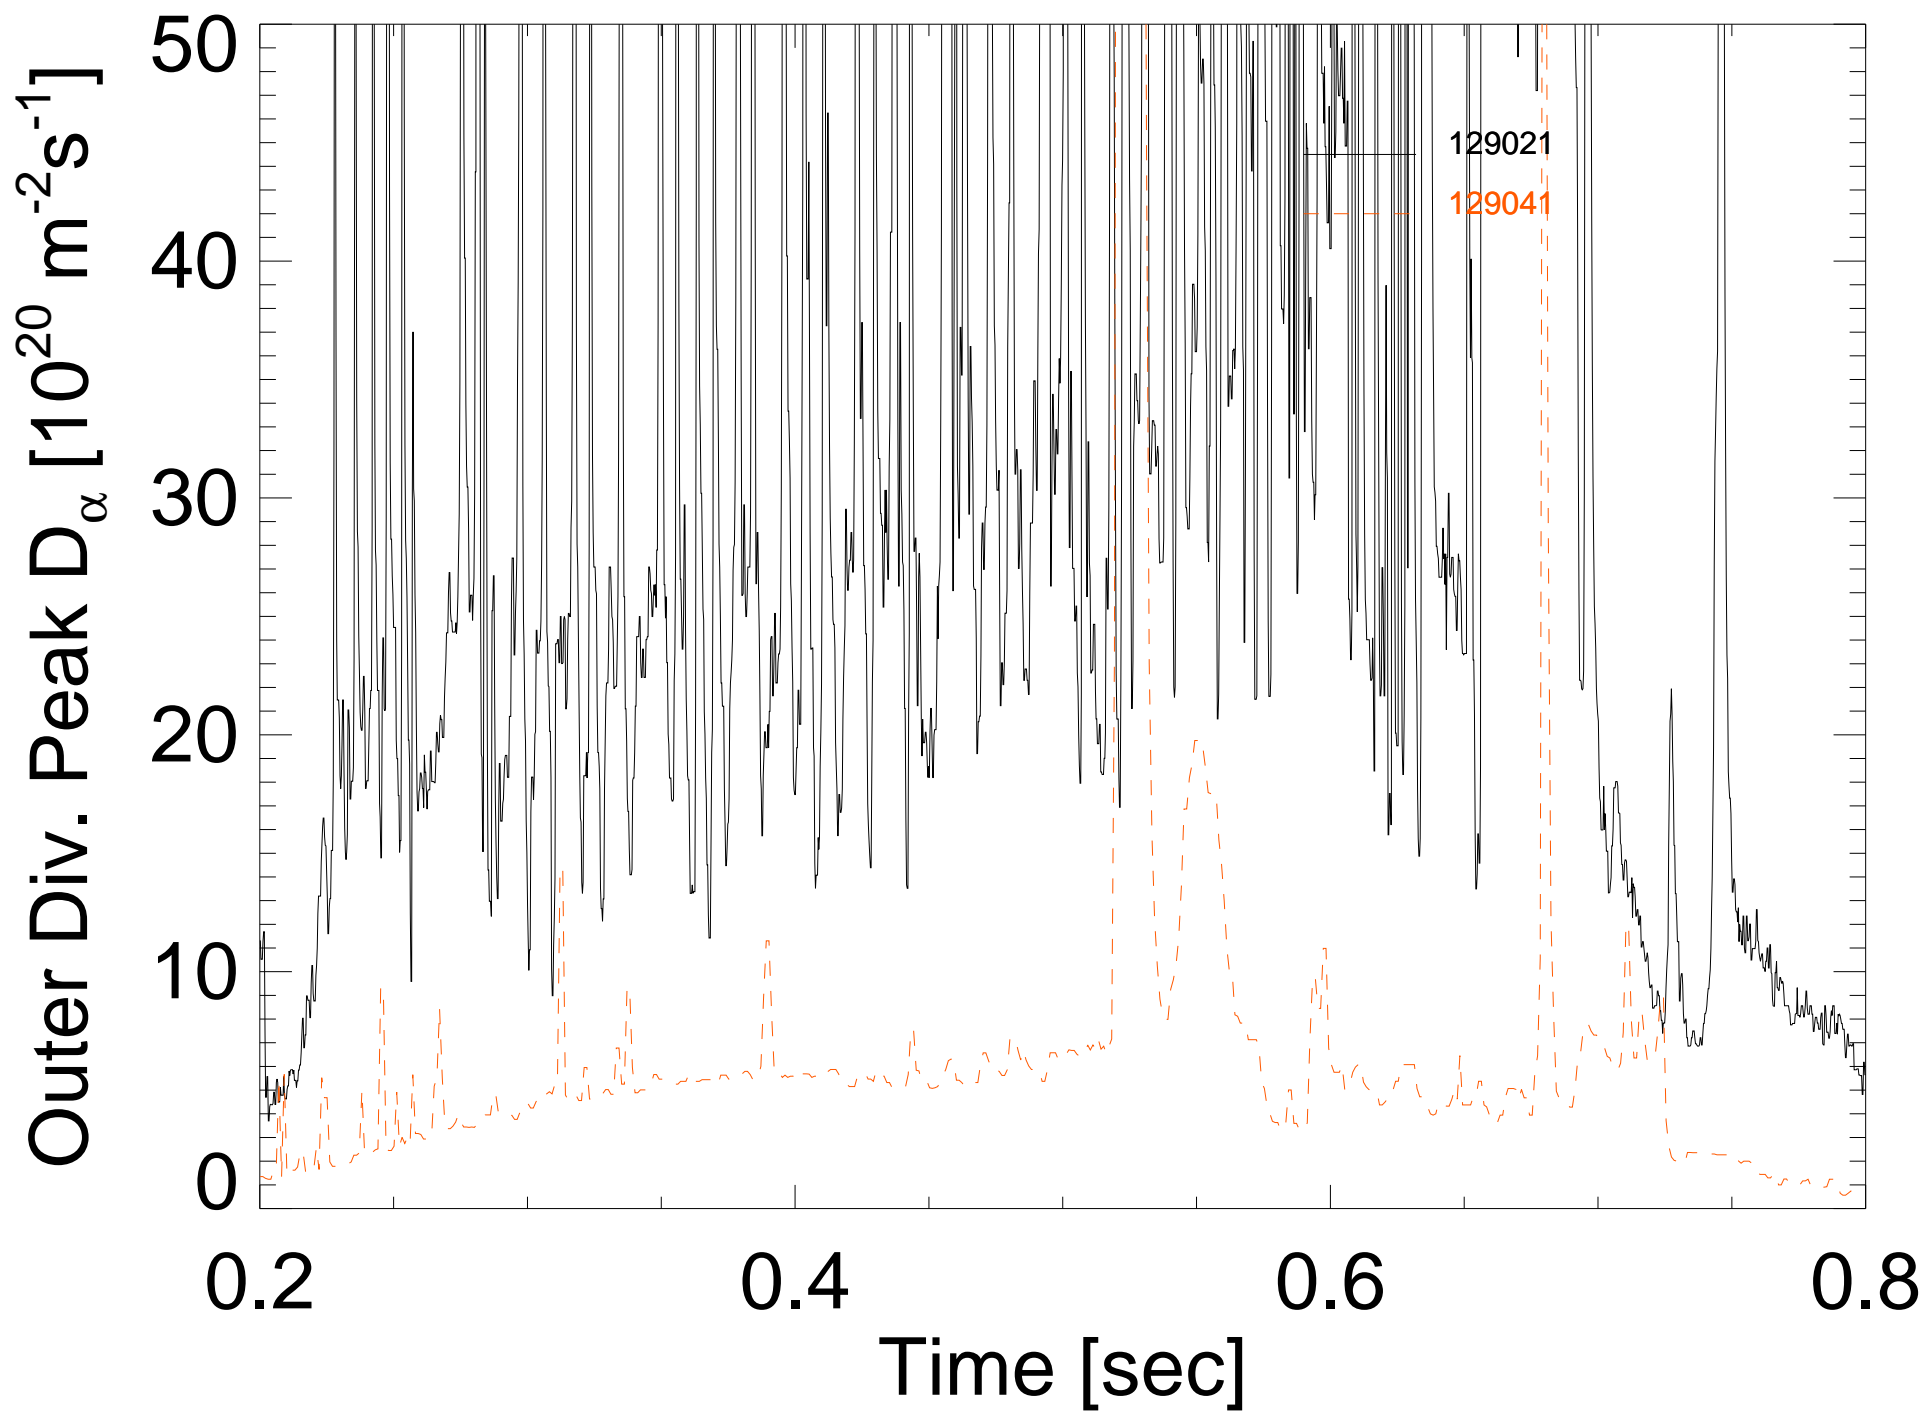

# Comparison of Lower Divertor 1-D CCD Profiles

Center Wavelength in Shot Order: 656.0nm 656.0nm

Tue Jan 31 13:39:41 2012

compare\_ldivccd.pro

rmaingi - idl.ps

# Comparison of Lower Divertor 1-D CCD Profiles

Center Wavelength in Shot Order: 656.0nm 656.0nm

Tue Jan 31 13:40:20 2012

compare\_ldivccd.pro

rmaingi - idl.ps

# Comparison of Lower Divertor 1-D CCD Profiles

Center Wavelength in Shot Order: 656.0nm 656.0nm

Tue Jan 31 13:40:51 2012

compare\_ldivccd.pro

rmaingi - idl.ps