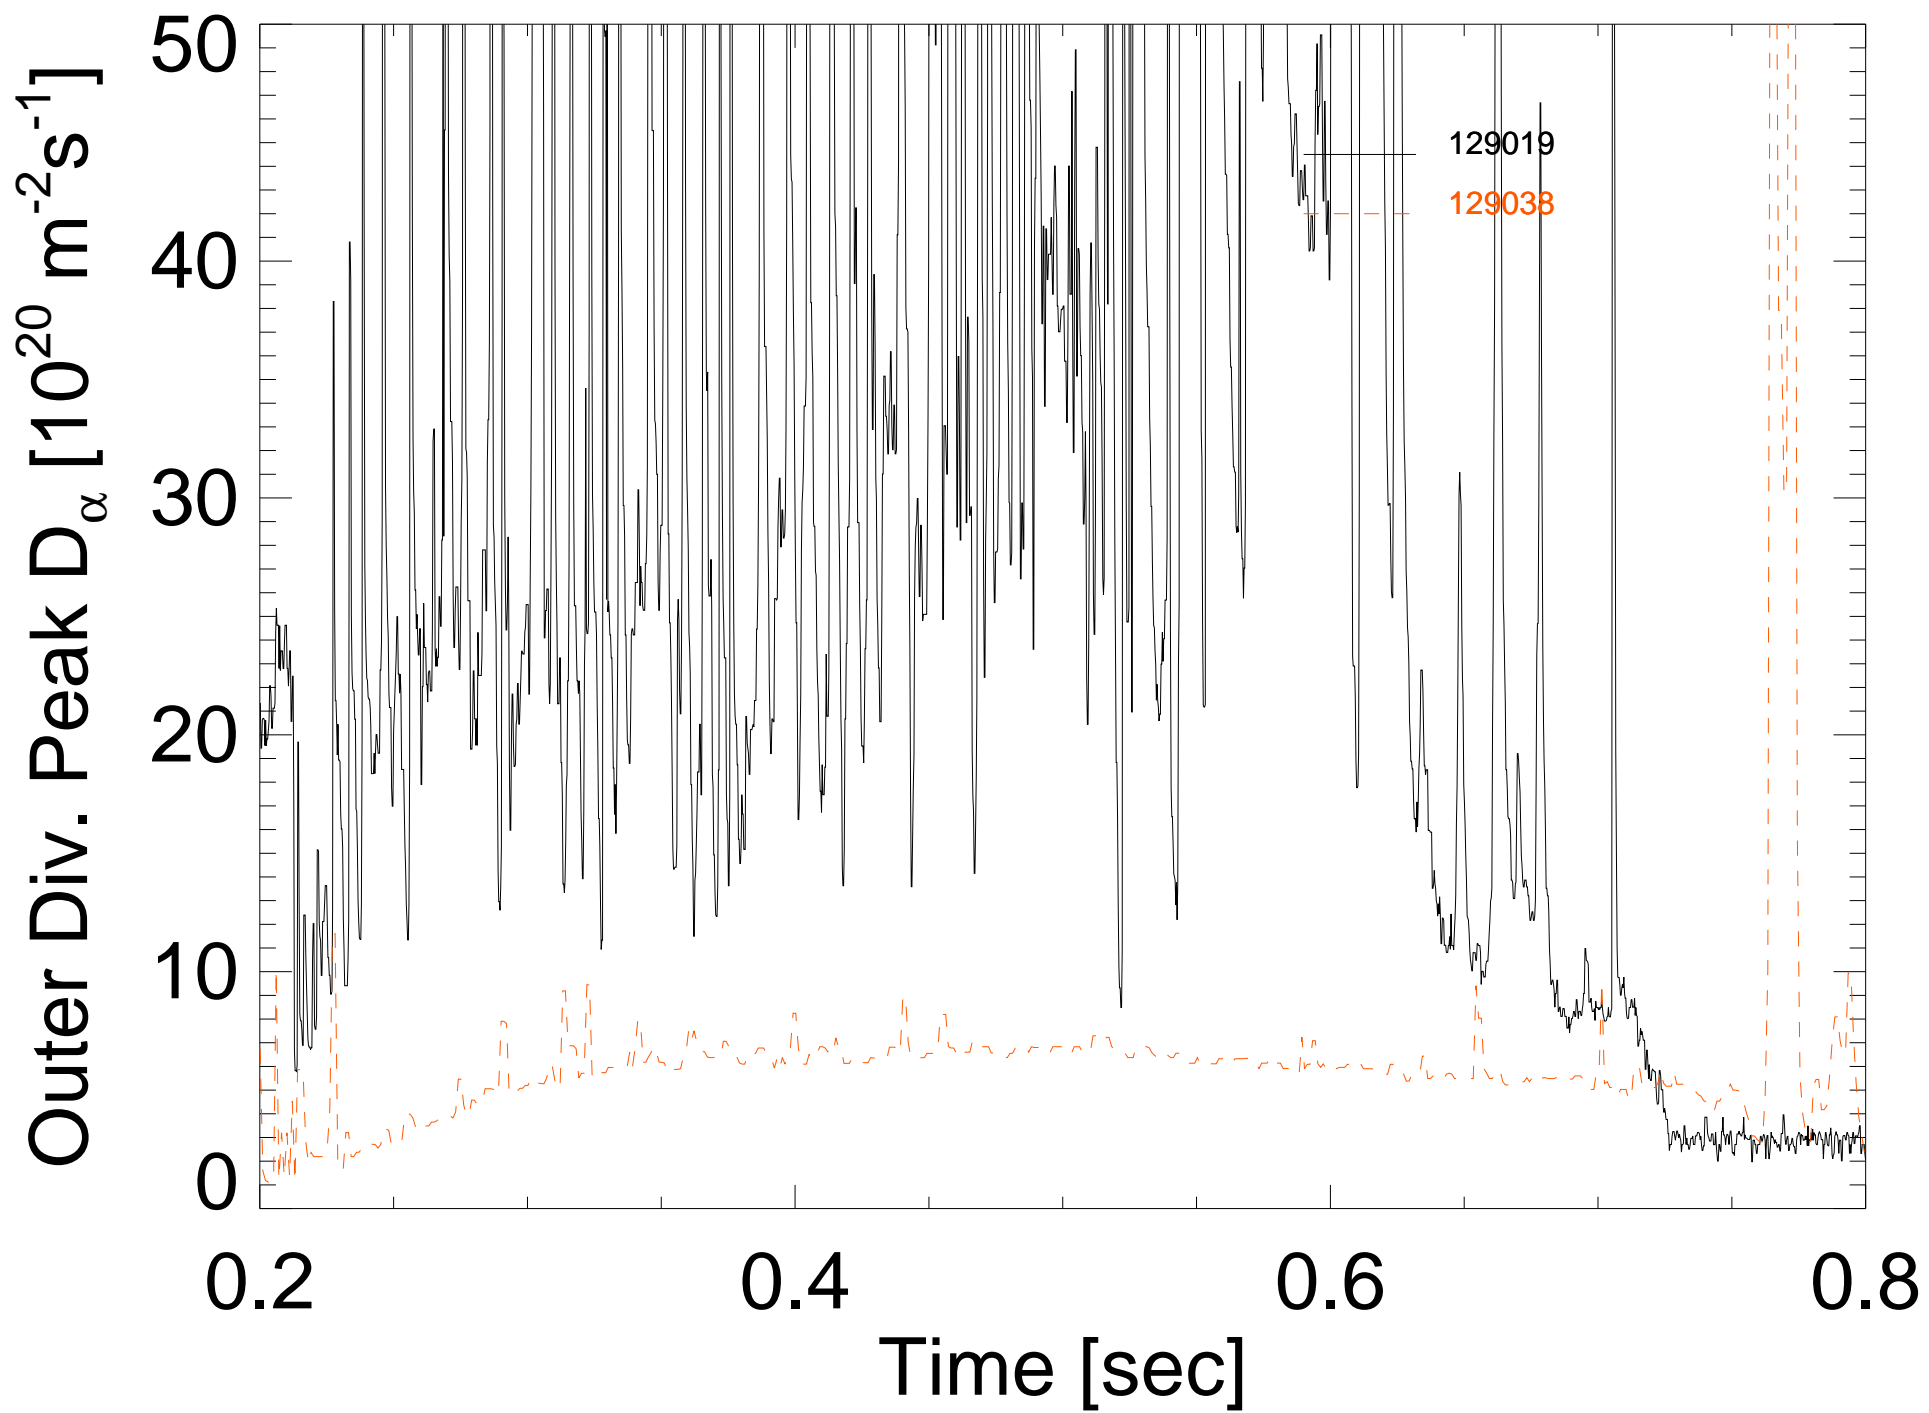

# Comparison of Lower Divertor 1-D CCD Profiles

Center Wavelength in Shot Order: 656.0nm 656.0nm

Tue Jan 31 13:39:41 2012

compare\_ldivccd.pro

rmaingi - idl.ps

# Comparison of Lower Divertor 1-D CCD Profiles

Center Wavelength in Shot Order: 656.0nm 656.0nm

Tue Jan 31 13:40:20 2012

compare\_ldivccd.pro

rmaingi - idl.ps

# Comparison of Lower Divertor 1-D CCD Profiles

Center Wavelength in Shot Order: 656.0nm 656.0nm

Tue Jan 31 13:40:51 2012

compare\_ldivccd.pro

rmaingi - idl.ps