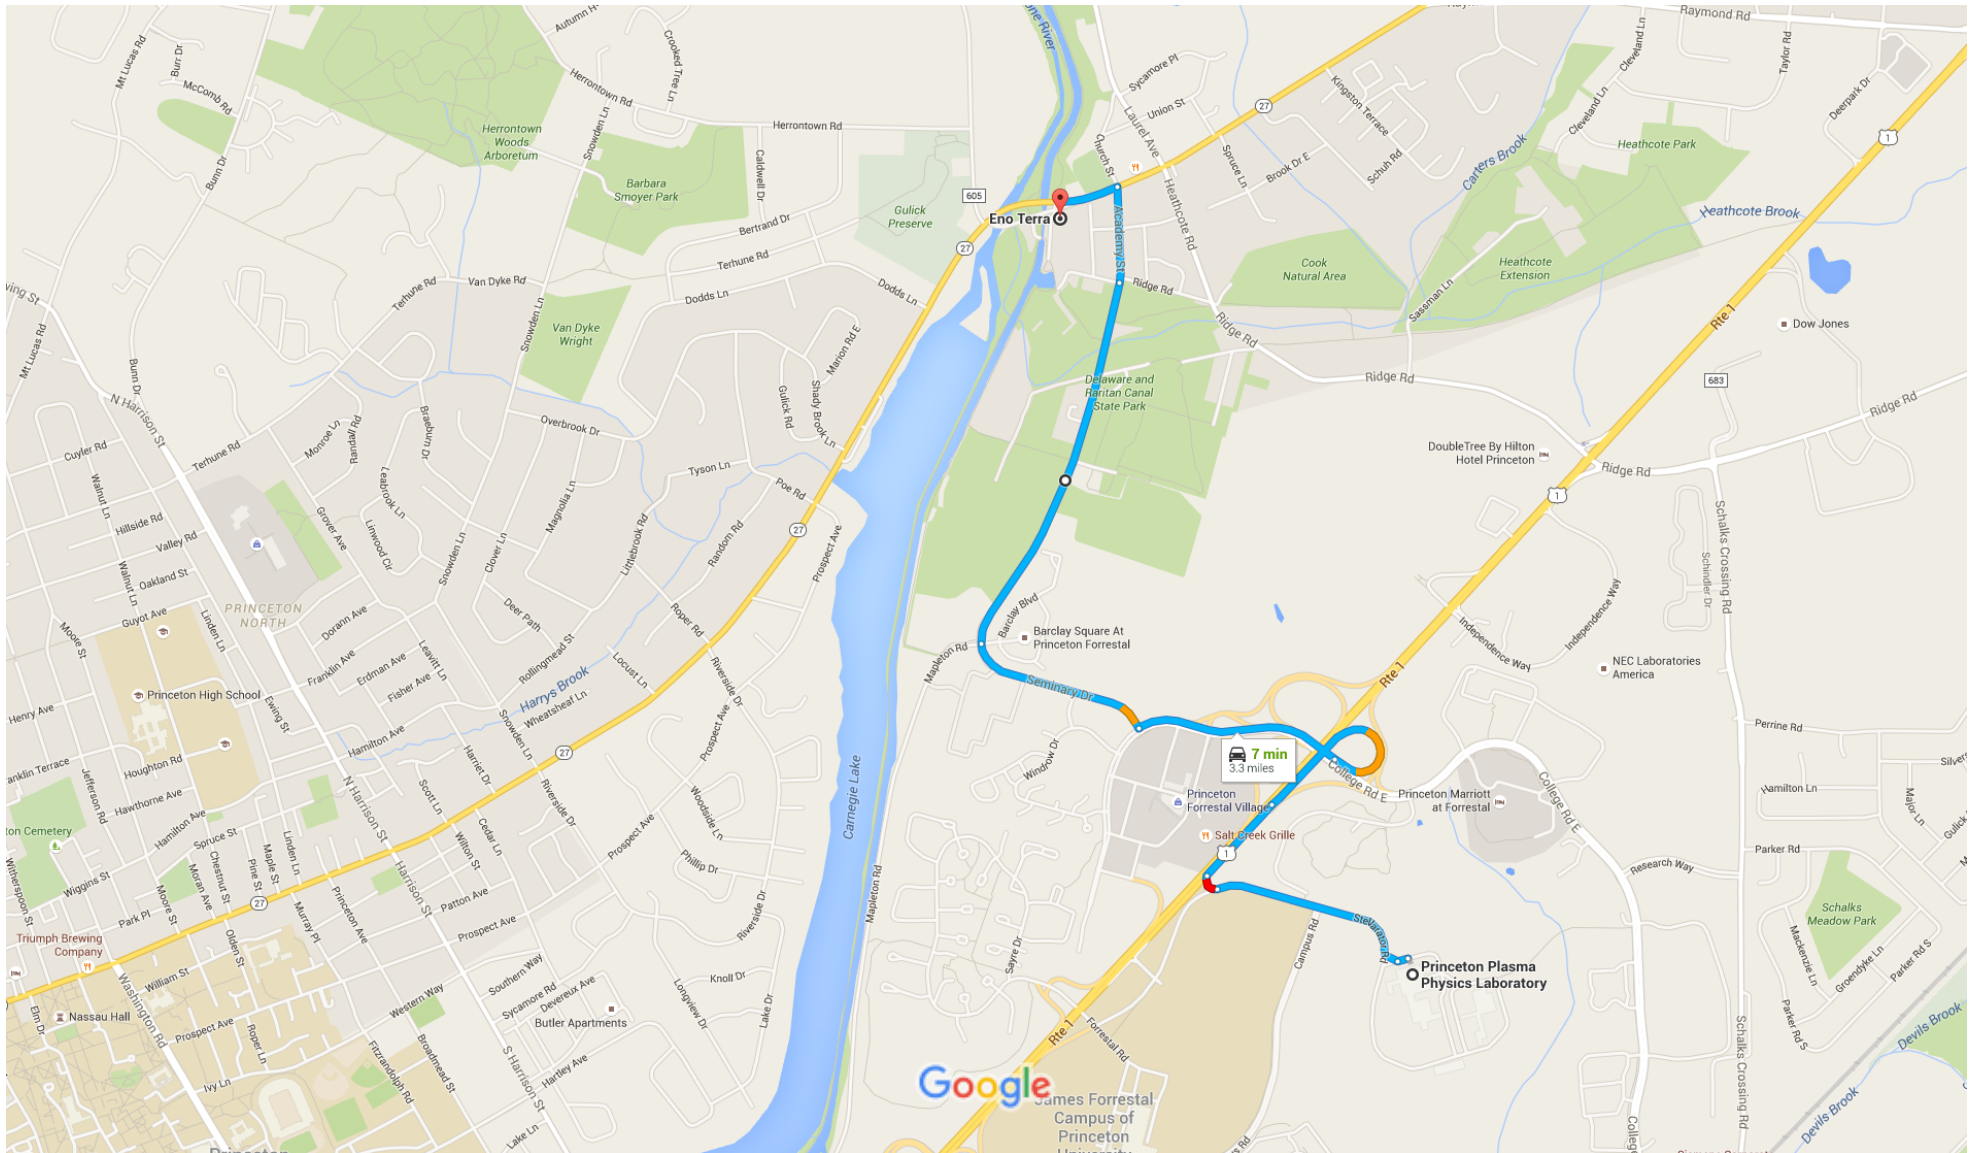

Princeton Plasma Physics Laboratory to Eno Terra

Drive 3.3 miles, 7 min

Eno Terra Address: 4484 NJ-27, Kingston, NJ 08528

Map data ©2016 Google 1000 ft

Princeton Plasma Physics Laboratory

100 Stellarator Road, Princeton, NJ 08540

Get on US-1 N from Stellarator Rd

- ↑ 1. Head west on Stellarator Rd 2 min (0.5 mi)
- ↗ 2. Turn right to stay on Stellarator Rd 121 ft
- ↑ 3. Take the ramp onto US-1 N 0.5 mi
- 243 ft

Take College Rd E, Seminary Dr and Mapleton Rd to NJ-27 S in Franklin Township

- ↑ 4. Merge onto US-1 N 6 min (2.8 mi)
- ↘ 5. Use the right 2 lanes to take the College Rd W exit toward Forrestal Rd Center W/Forrestal Village 0.2 mi
- 0.5 mi

6. Merge onto College Rd E 0.5 mi

7. Turn right onto Seminary Dr 0.4 mi

8. Continue onto Mapleton Rd 0.9 mi

9. Continue onto Academy St 0.2 mi

10. Turn left onto NJ-27 S 0.1 mi
 - i Destination will be on the left

Eno Terra

4484 New Jersey 27, Kingston, NJ 08528

These directions are for planning purposes only. You may find that construction projects, traffic, weather, or other events may cause conditions to differ from the map results, and you should plan your route accordingly. You must obey all signs or notices regarding your route.