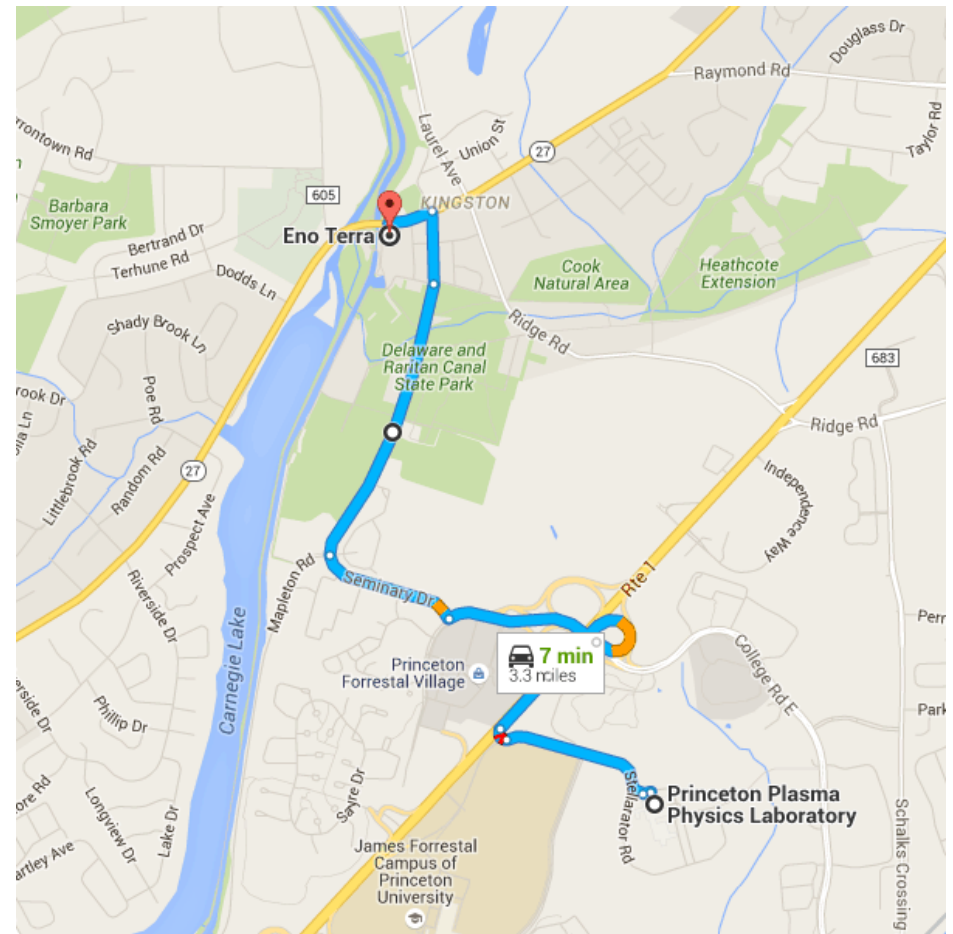

Princeton Plasma Physics Laboratory to Eno Terra

Drive 3.3 miles, 7 min

Eno Terra Address: 4484 NJ-27, Kingston, NJ 08528

Map data ©2016 Google 1000 ft

Princeton Plasma Physics Laboratory

100 Stellarator Road, Princeton, NJ 08540

Get on US-1 N from Stellarator Rd

- ↑ 1. Head west on Stellarator Rd 2 min (0.5 mi)
- ↗ 2. Turn right to stay on Stellarator Rd 121 ft
- ↑ 3. Take the ramp onto US-1 N 0.5 mi
- 243 ft

Take College Rd E, Seminary Dr and Mapleton Rd to NJ-27 S in Franklin Township

- ↑ 4. Merge onto US-1 N 6 min (2.8 mi)
- ↘ 5. Use the right 2 lanes to take the College Rd W exit toward Forrestal Rd Center W/Forrestal Village 0.2 mi
- 0.5 mi

6. Merge onto College Rd E 0.5 mi

7. Turn right onto Seminary Dr 0.4 mi

8. Continue onto Mapleton Rd 0.9 mi

9. Continue onto Academy St 0.2 mi

10. Turn left onto NJ-27 S 0.1 mi
 - i Destination will be on the left

Eno Terra

4484 New Jersey 27, Kingston, NJ 08528

These directions are for planning purposes only. You may find that construction projects, traffic, weather, or other events may cause conditions to differ from the map results, and you should plan your route accordingly. You must obey all signs or notices regarding your route.