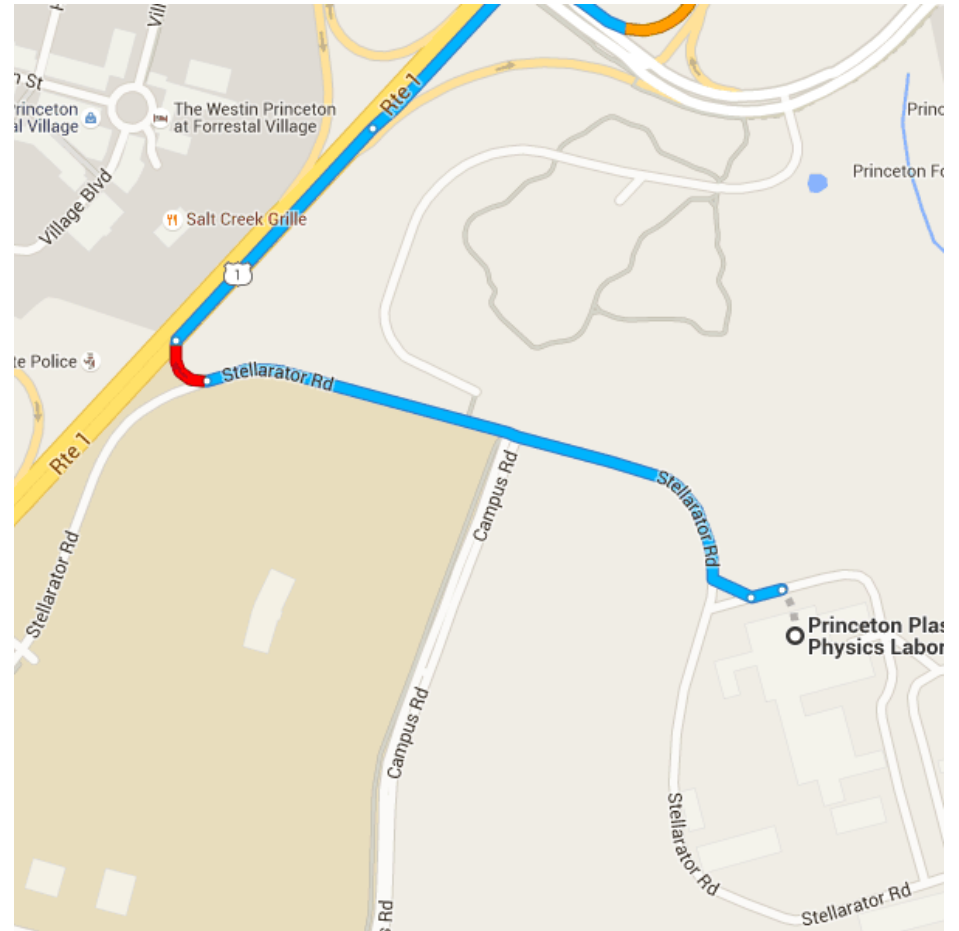

Princeton Plasma Physics Laboratory to Eno Terra

Drive 3.3 miles, 7 min

Eno Terra Address: 4484 NJ-27, Kingston, NJ 08528

Map data ©2016 Google 1000 ft

Princeton Plasma Physics Laboratory

100 Stellarator Road, Princeton, NJ 08540

Get on US-1 N from Stellarator Rd

- ↑ 1. Head west on Stellarator Rd 2 min (0.5 mi)
- ↗ 2. Turn right to stay on Stellarator Rd 121 ft
- ↑ 3. Take the ramp onto US-1 N 0.5 mi
- 243 ft

Take College Rd E, Seminary Dr and Mapleton Rd to NJ-27 S in Franklin Township

- ↑ 4. Merge onto US-1 N 6 min (2.8 mi)
- ↘ 5. Use the right 2 lanes to take the College Rd W exit toward Forrestal Rd Center W/Forrestal Village 0.2 mi
- 0.5 mi

6. Merge onto College Rd E 0.5 mi

7. Turn right onto Seminary Dr 0.4 mi

8. Continue onto Mapleton Rd 0.9 mi

9. Continue onto Academy St 0.2 mi

10. Turn left onto NJ-27 S 0.1 mi
 - i Destination will be on the left

Eno Terra

4484 New Jersey 27, Kingston, NJ 08528

These directions are for planning purposes only. You may find that construction projects, traffic, weather, or other events may cause conditions to differ from the map results, and you should plan your route accordingly. You must obey all signs or notices regarding your route.