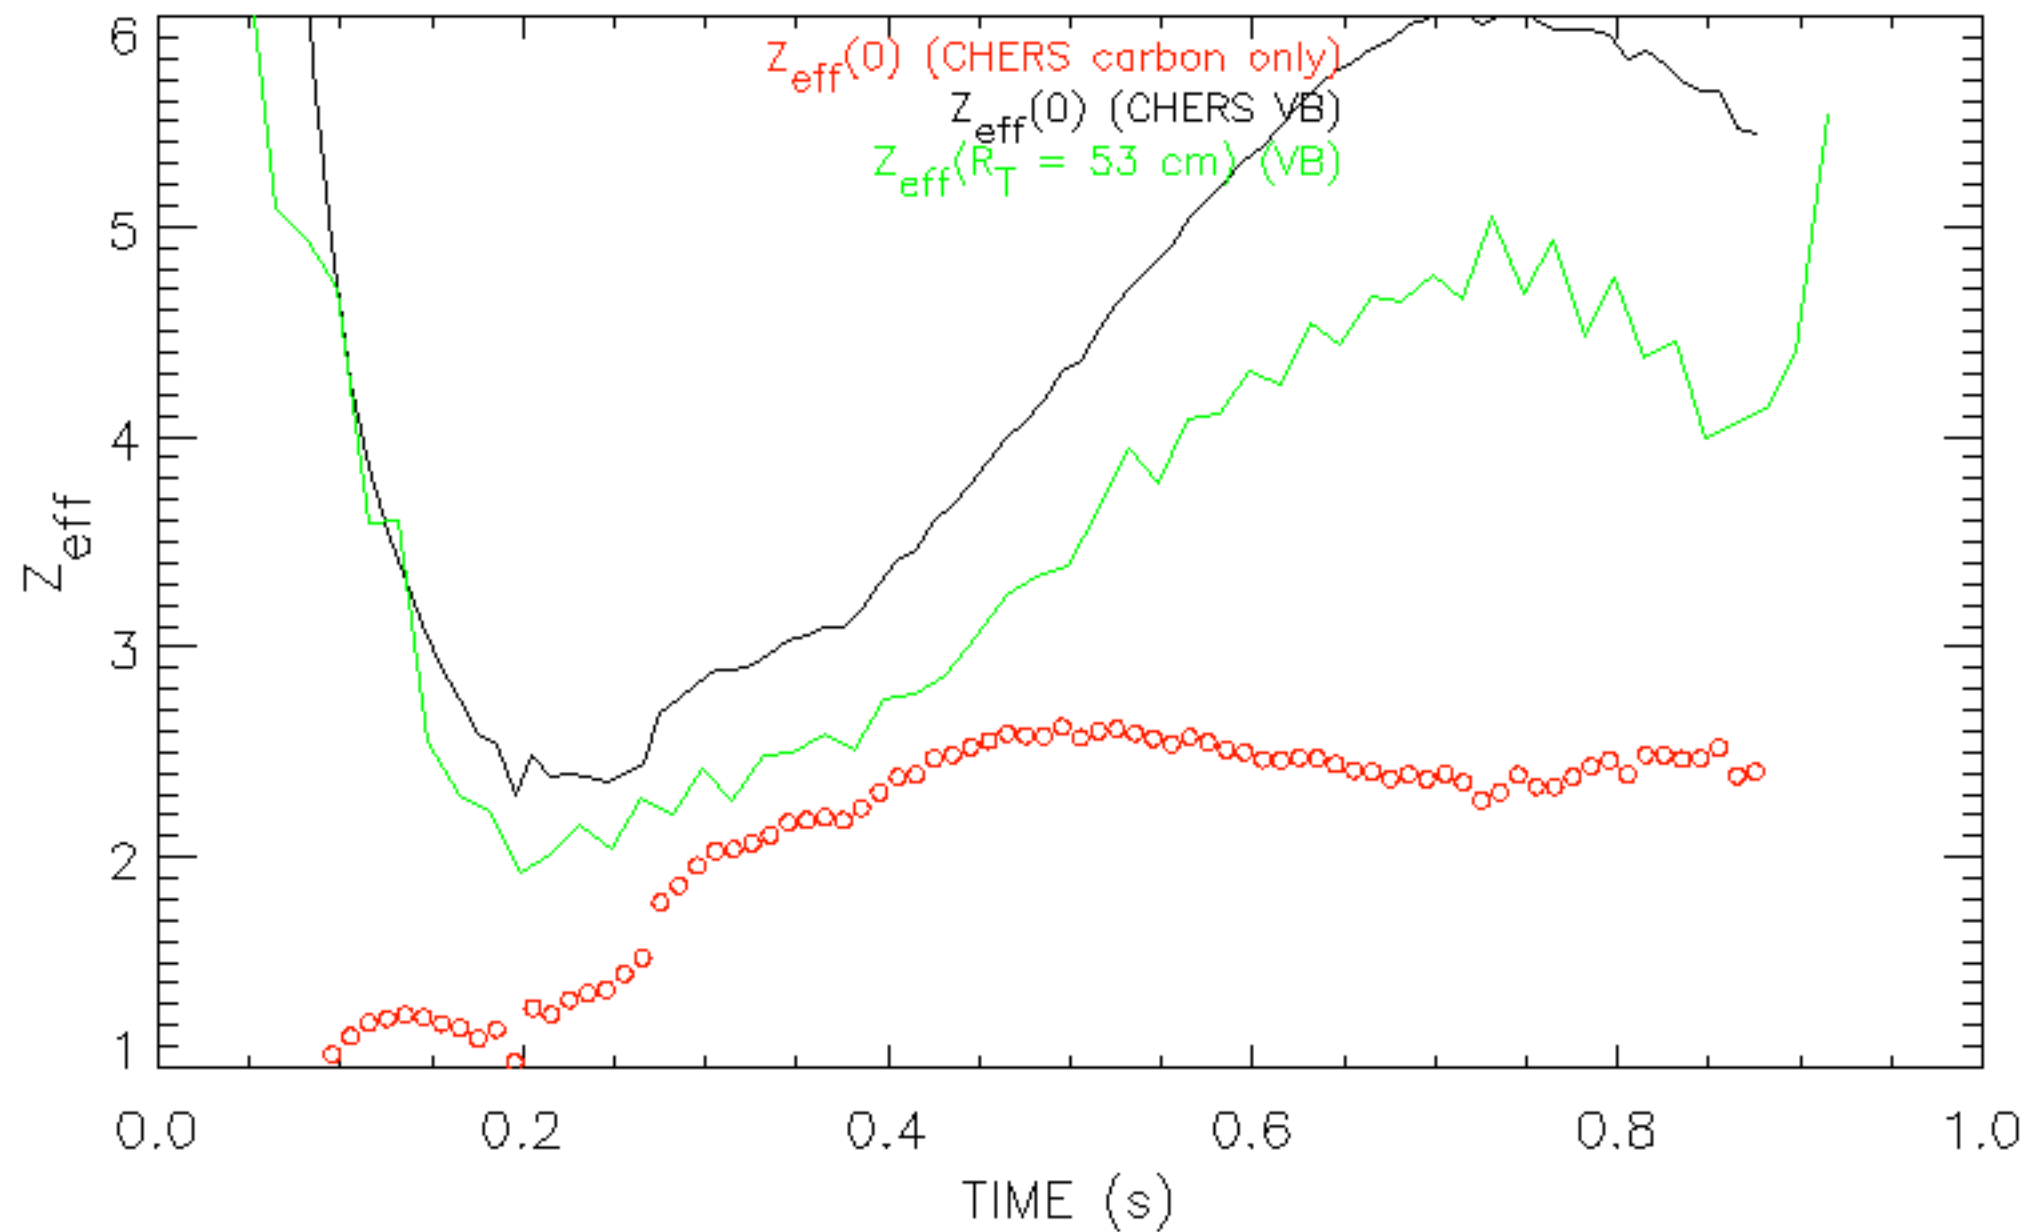

138560

138923

138948

139013

N/C and O/C @ t = 0.1 sec for fiducial shots from 6/15-6/30

N/C and O/C @ t = 0.6 sec for fiducial shots from 6/15-6/30

Comparison of CIII, NIV, OV time history before and after the Ar vent

N/C and O/C @ t = 0.6 sec for fiducial shots from 6/15-6/30