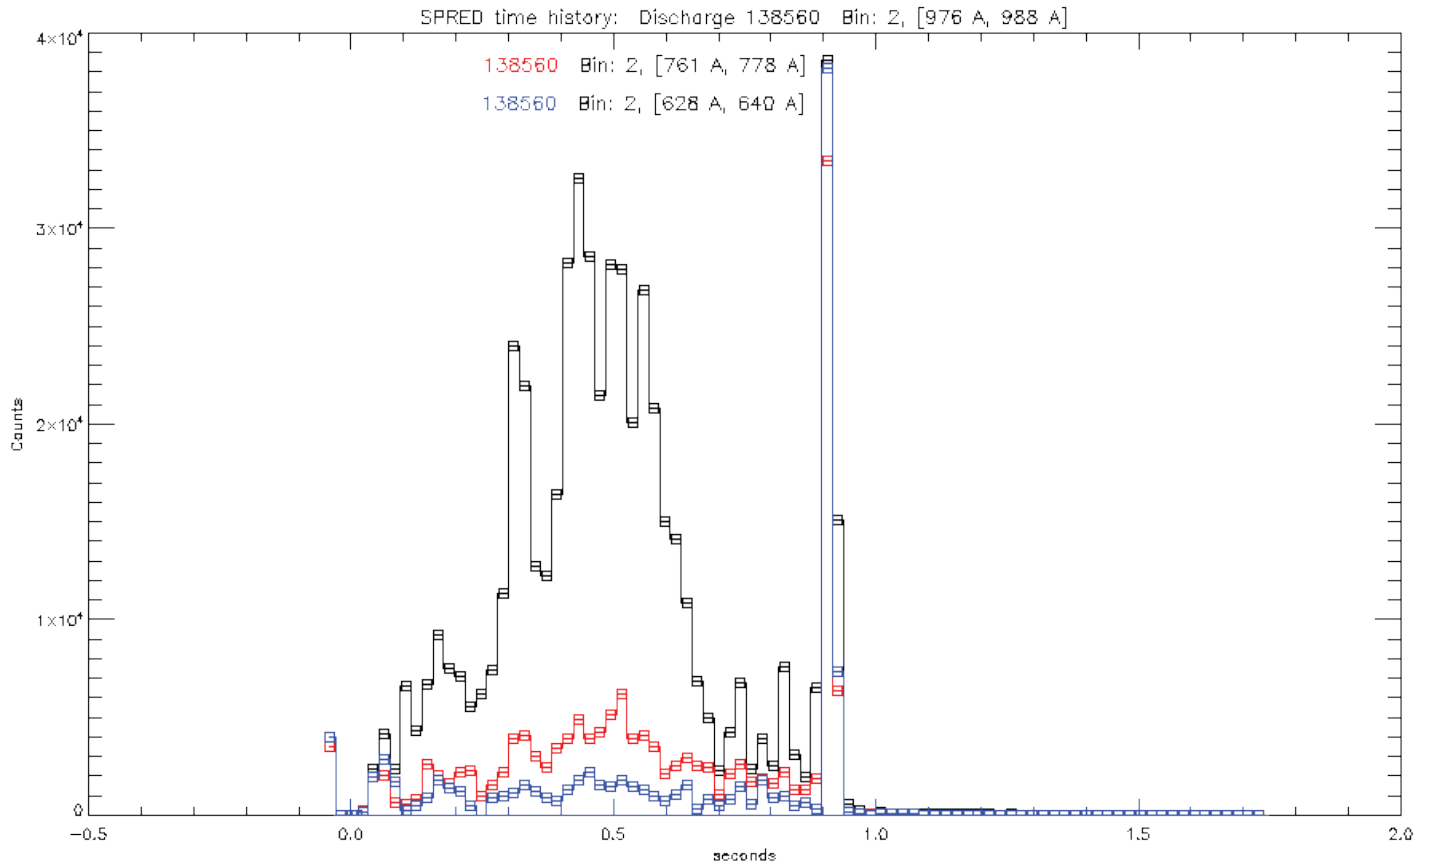

138560

138923

138948

139013

N/C and O/C @ t = 0.1 sec for fiducial shots from 6/15-6/30

N/C and O/C @ t = 0.6 sec for fiducial shots from 6/15-6/30

Comparison of CIII, NIV, OV time history before and after the Ar vent

N/C and O/C @ t = 0.6 sec for fiducial shots from 6/15-6/30