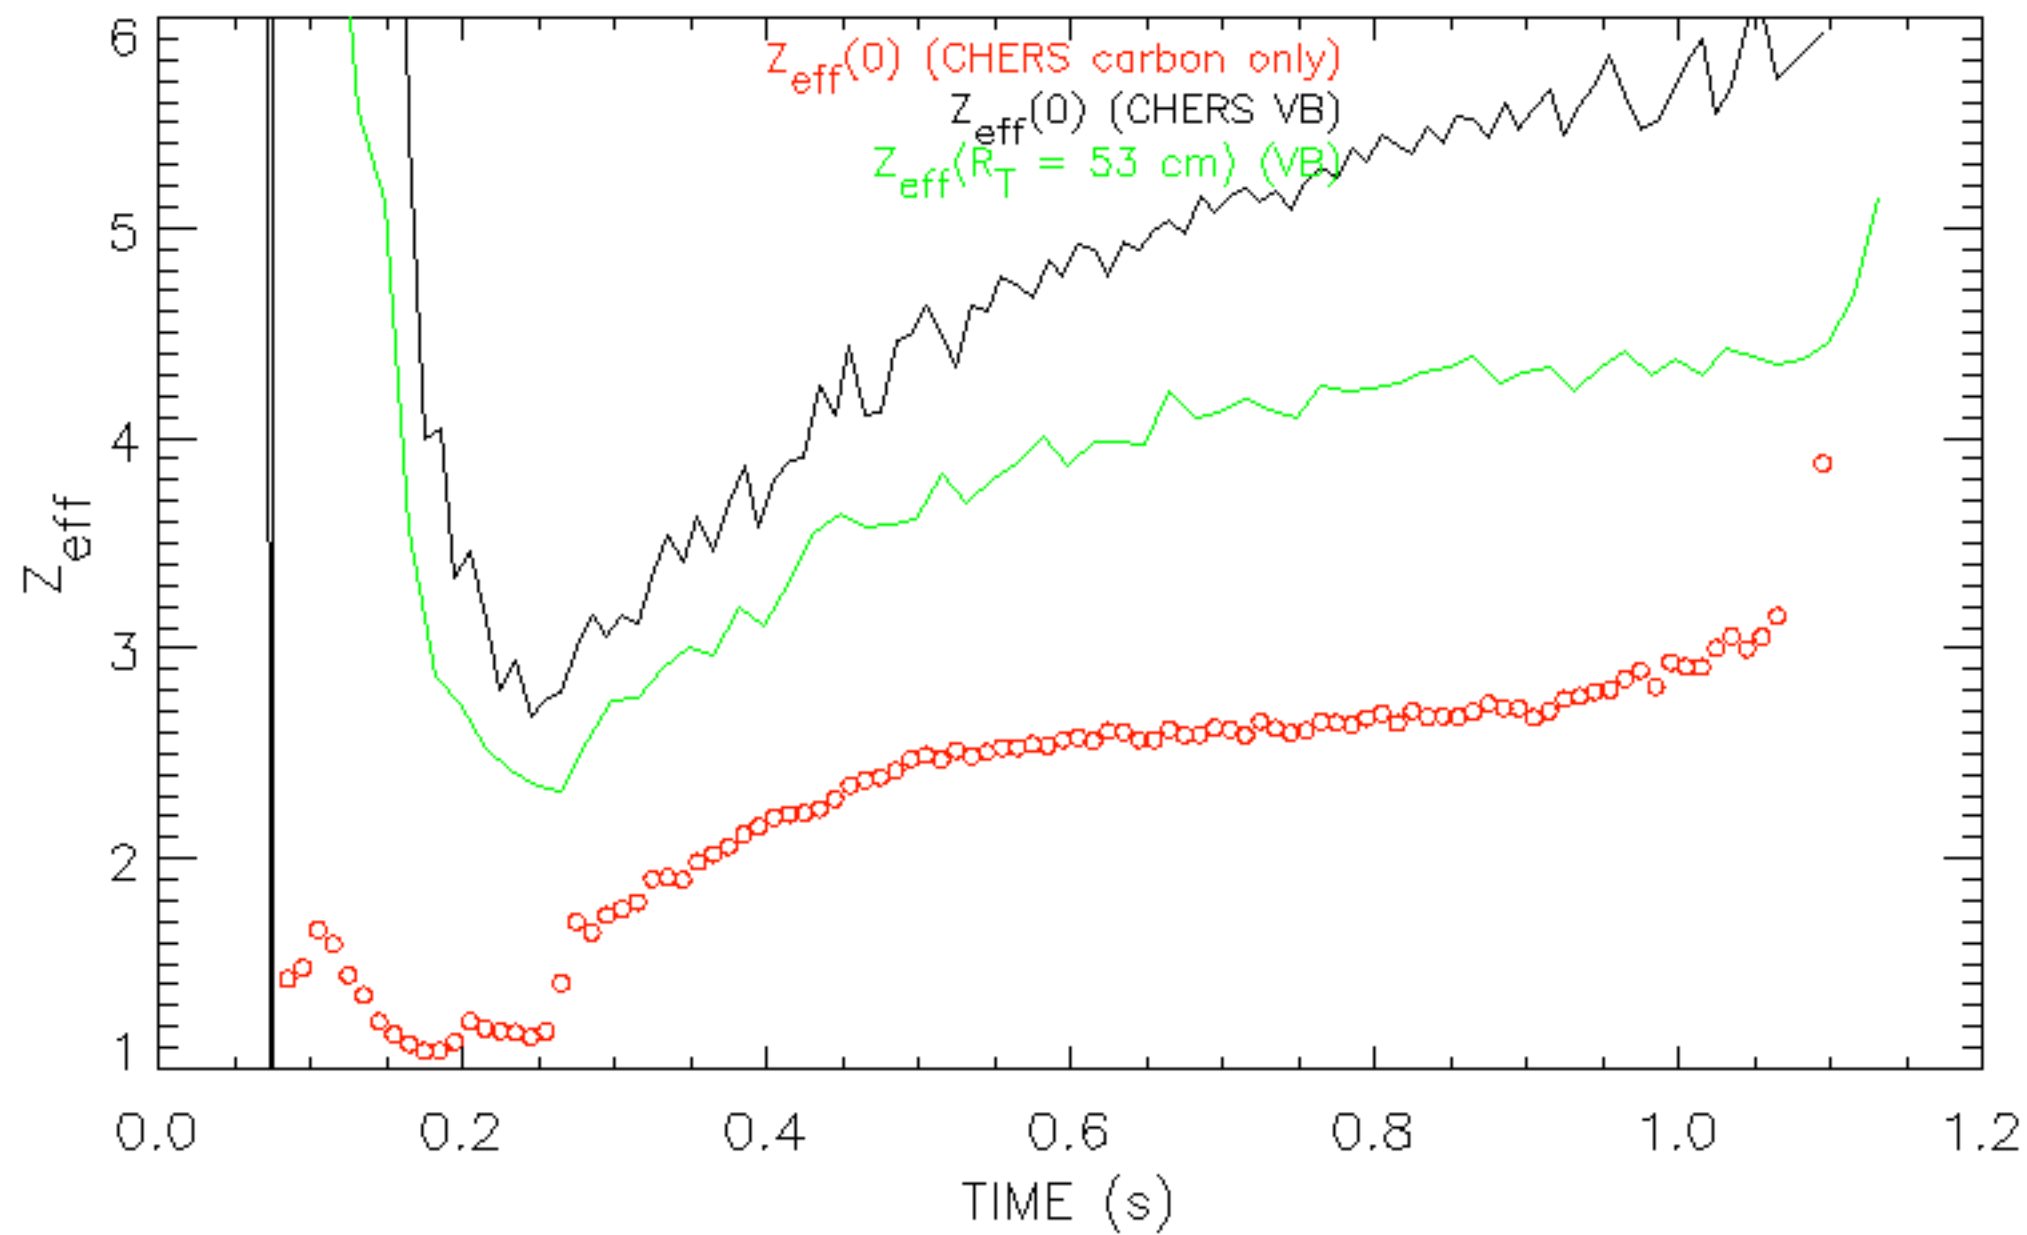

138560

138923

138948

139013

N/C and O/C @ t = 0.1 sec for fiducial shots from 6/15-6/30

N/C and O/C @ t = 0.6 sec for fiducial shots from 6/15-6/30

Comparison of CIII, NIV, OV time history before and after the Ar vent

N/C and O/C @ t = 0.6 sec for fiducial shots from 6/15-6/30