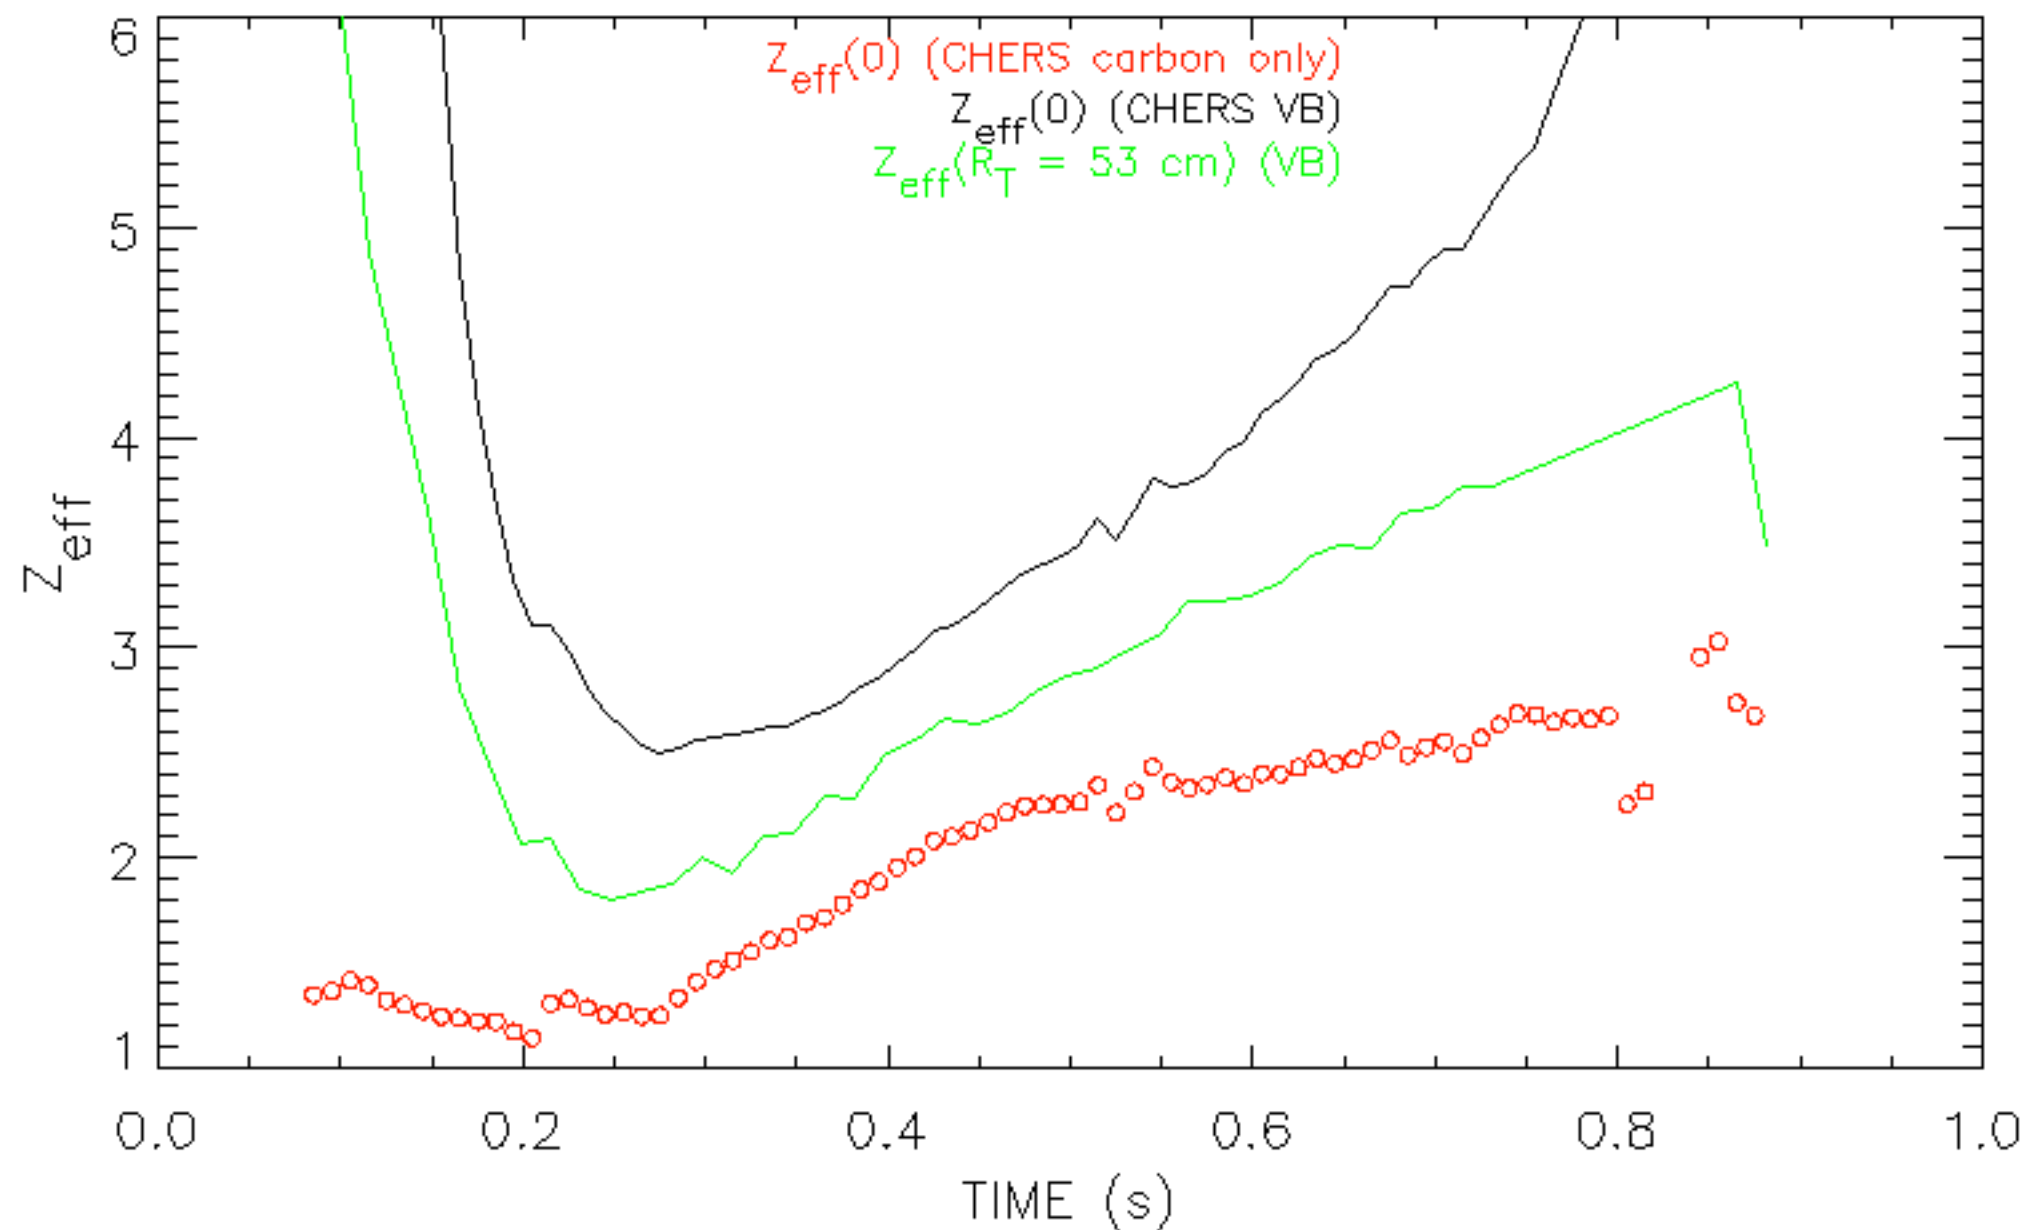

138560

138923

138948

139013

N/C and O/C @ t = 0.1 sec for fiducial shots from 6/15-6/30

N/C and O/C @ t = 0.6 sec for fiducial shots from 6/15-6/30

Comparison of CIII, NIV, OV time history before and after the Ar vent

N/C and O/C @ t = 0.6 sec for fiducial shots from 6/15-6/30