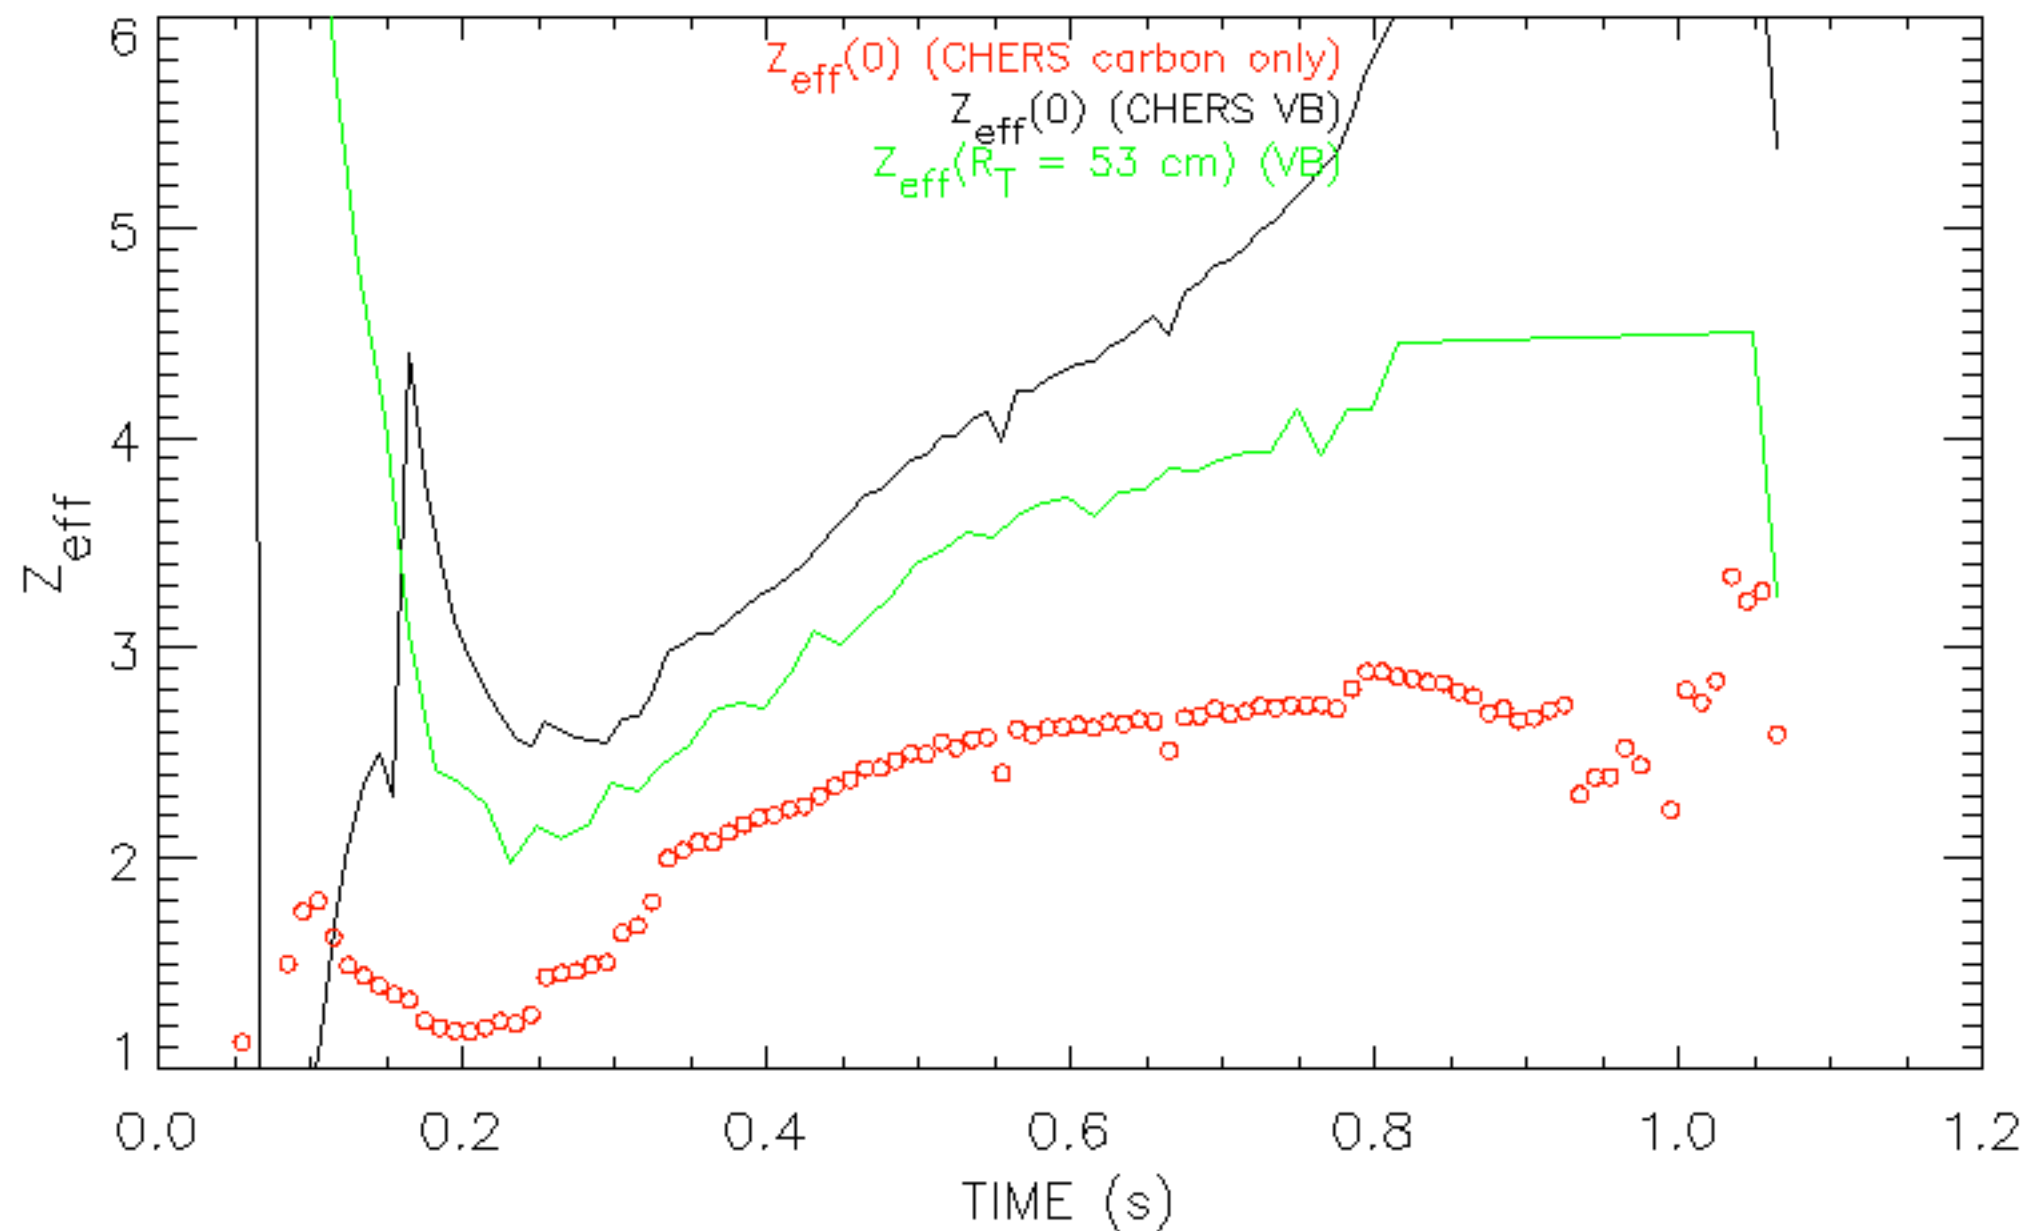

138560

138923

138948

139013

N/C and O/C @ t = 0.1 sec for fiducial shots from 6/15-6/30

N/C and O/C @ t = 0.6 sec for fiducial shots from 6/15-6/30

Comparison of CIII, NIV, OV time history before and after the Ar vent

N/C and O/C @ t = 0.6 sec for fiducial shots from 6/15-6/30