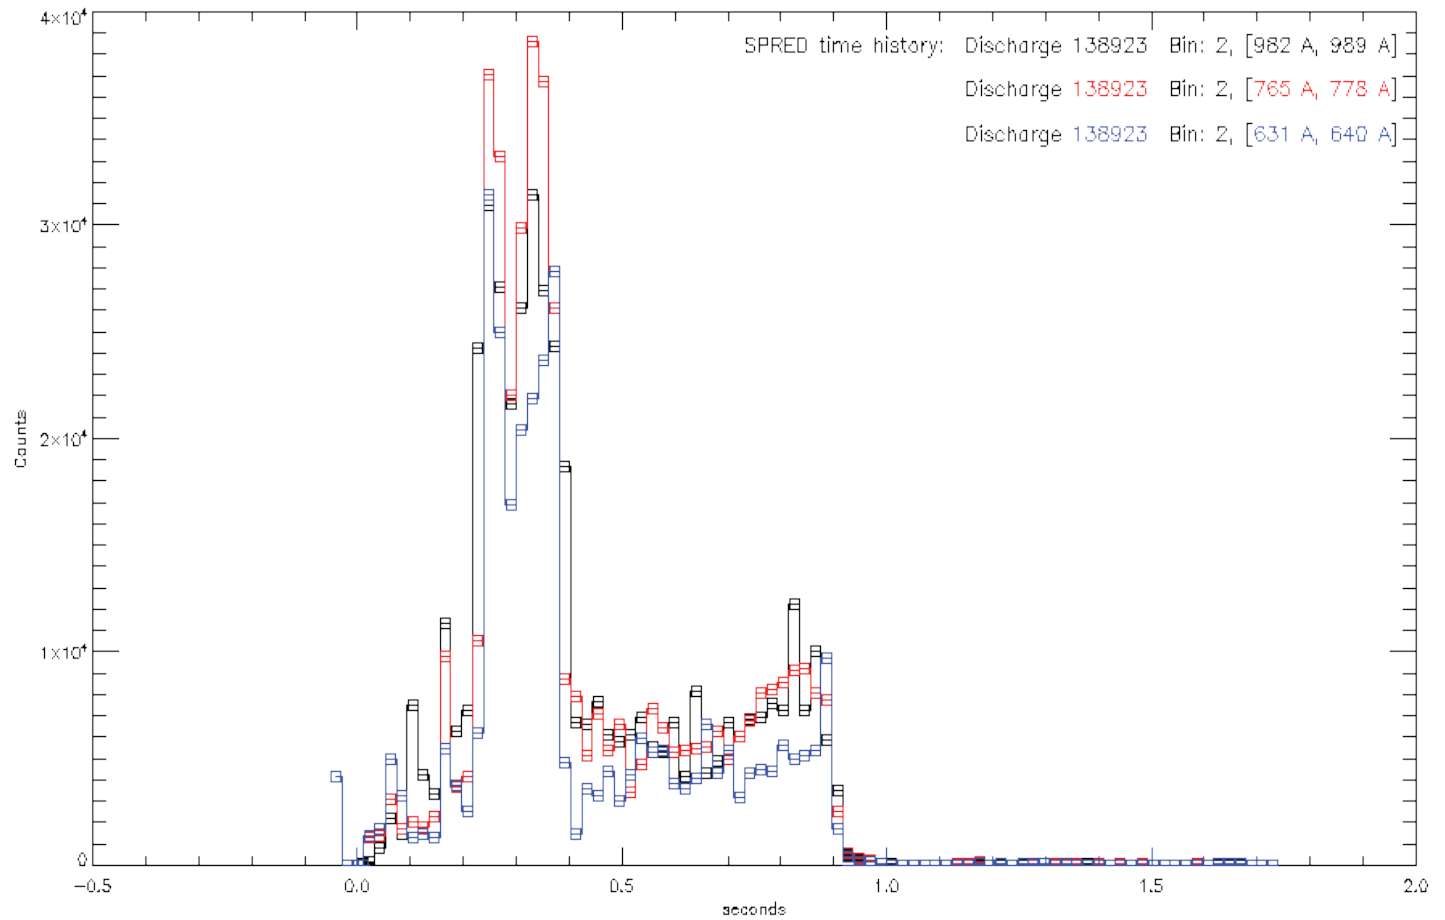

138560

138923

138948

139013

N/C and O/C @ t = 0.1 sec for fiducial shots from 6/15-6/30

N/C and O/C @ t = 0.6 sec for fiducial shots from 6/15-6/30

Comparison of CIII, NIV, OV time history before and after the Ar vent

N/C and O/C @ t = 0.6 sec for fiducial shots from 6/15-6/30