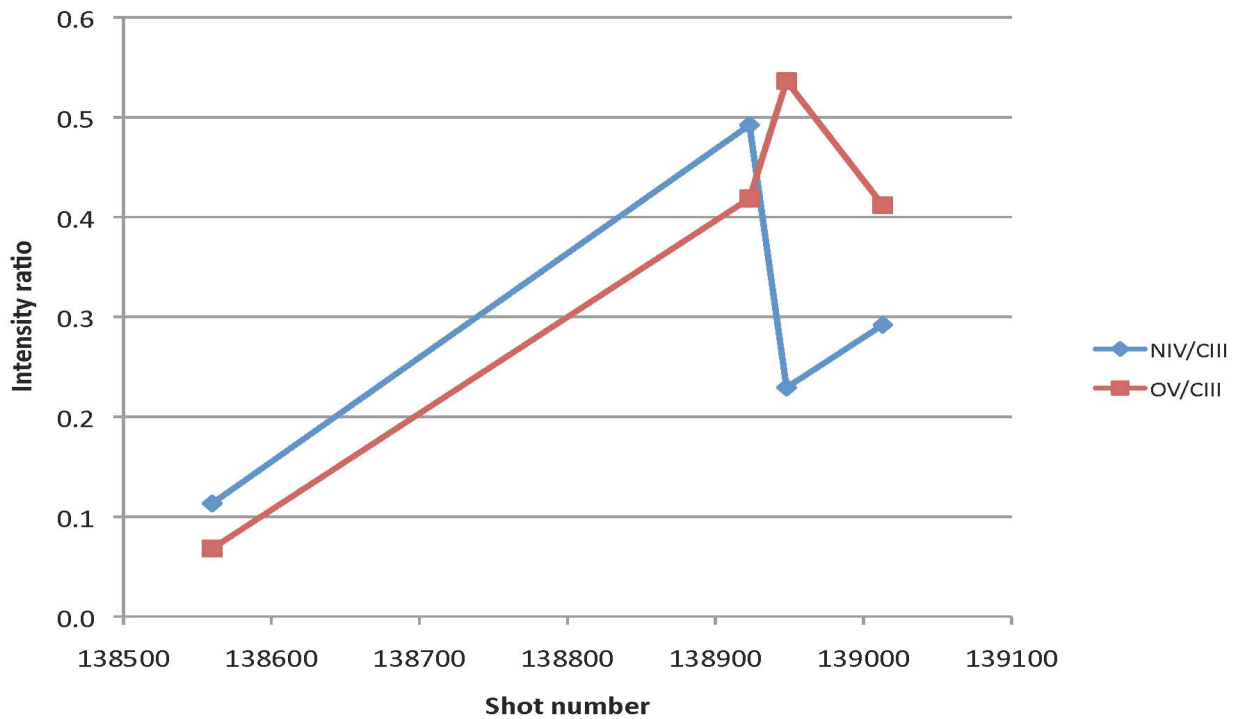

138560

138923

138948

139013

N/C and O/C @ t = 0.1 sec for fiducial shots from 6/15-6/30

N/C and O/C @ t = 0.6 sec for fiducial shots from 6/15-6/30

Comparison of CIII, NIV, OV time history before and after the Ar vent

N/C and O/C @ t = 0.6 sec for fiducial shots from 6/15-6/30