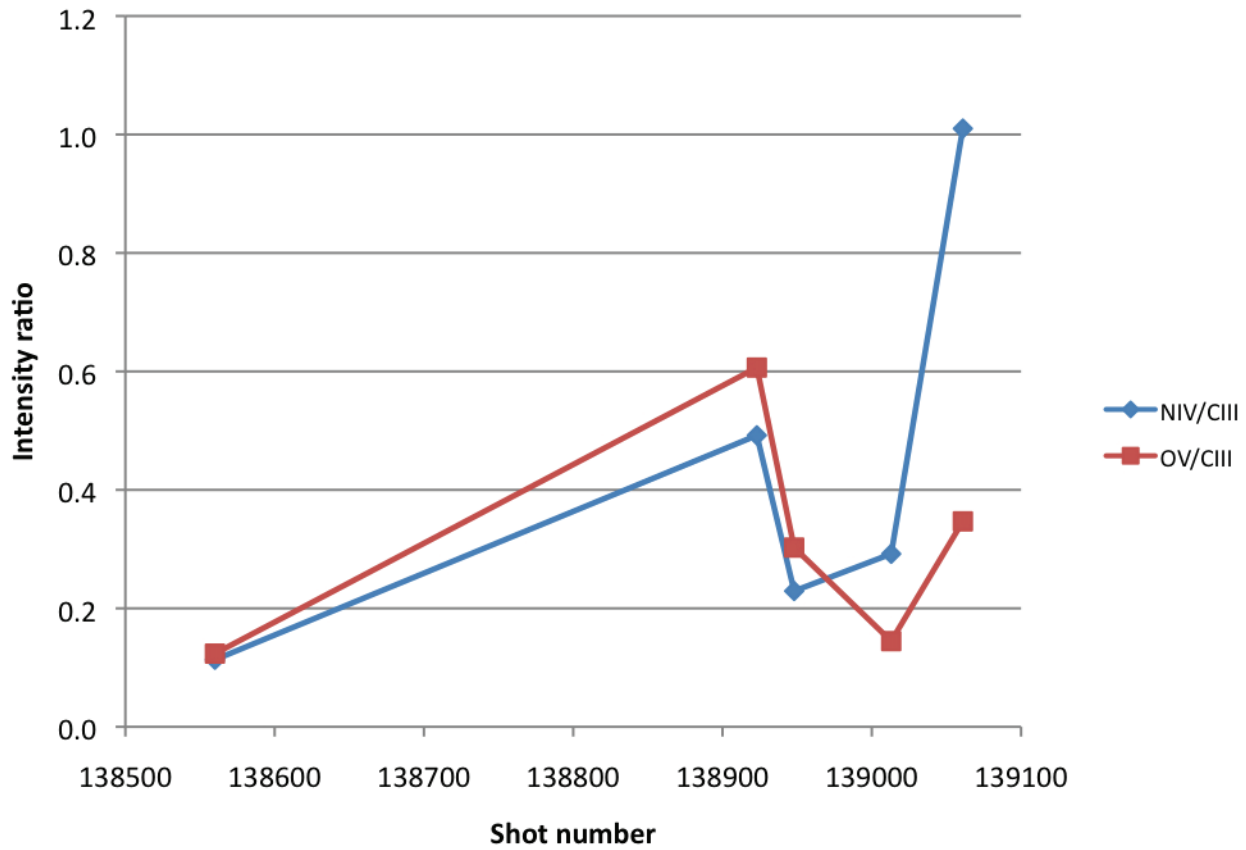

138560

138923

138948

139013

N/C and O/C @ t = 0.1 sec for fiducial shots from 6/15-6/30

N/C and O/C @ t = 0.6 sec for fiducial shots from 6/15-6/30

Comparison of CIII, NIV, OV time history before and after the Ar vent

N/C and O/C @ t = 0.6 sec for fiducial shots from 6/15-6/30