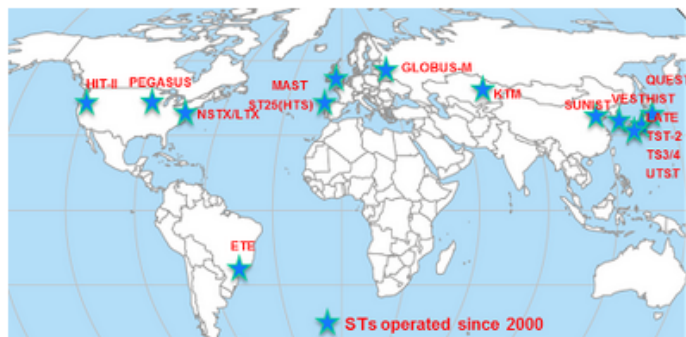

[Registration and Payment Forms](#)

[Travel to Princeton](#)

[Visa Information](#)

[Sitemap](#)

Other Useful Links:

## 18<sup>th</sup> International Spherical Torus Workshop (ISTW 2015) and 2015 US-Japan Workshop on ST Plasmas

Princeton University, 3-6 November 2015

### Introduction

The joint 18th International Spherical Torus Workshop (ISTW 2015) and 2015 US-Japan Workshop on ST Plasmas will be held during November 3-6, 2015 at Princeton University, Princeton, New Jersey, USA.

Previous ISTWs were held in Oak Ridge (1994), Princeton (1995), Culham (1996), St. Petersburg (1997), Tokyo (1998), Seattle (1999), Sao Jose dos Campos (2001), Princeton (2002), Culham (2003), Kyoto (2004), St. Petersburg (2005), Chengdu (2006), Fukuoka (2007), Frascati (2008), Madison (2009), Toki (2011), and York (2013).