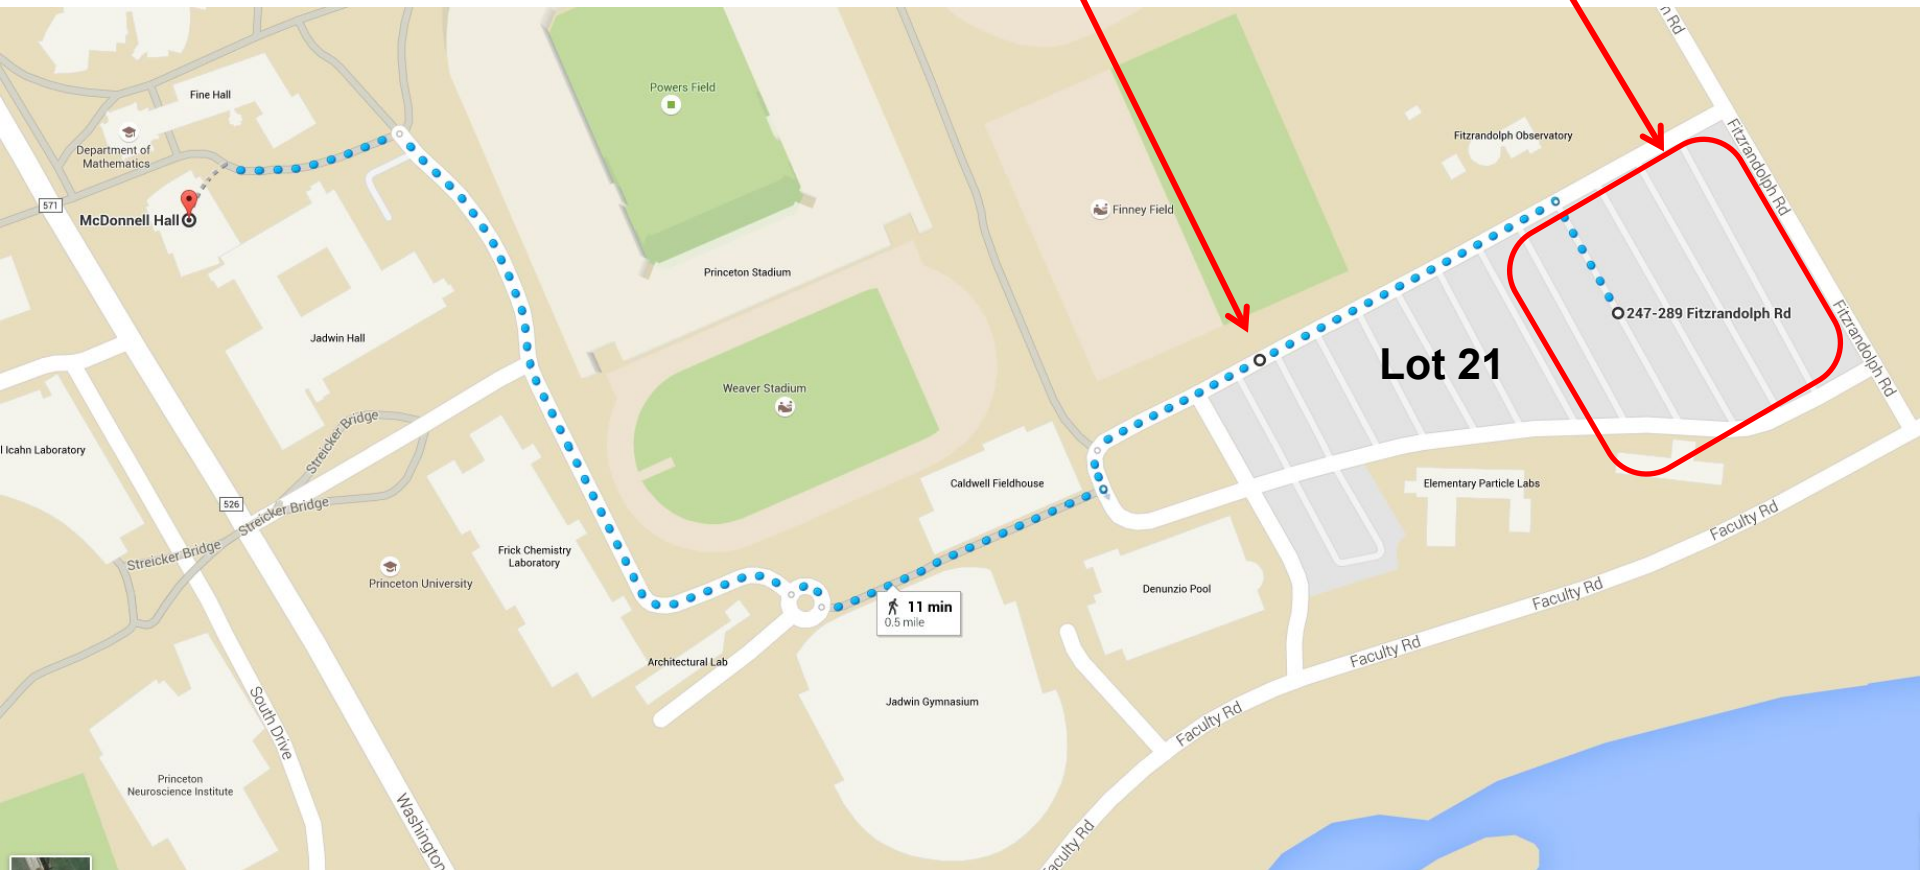

# Map for walking from Lot 21 to McDonnell Hall

Lot 21 Tiger Transit bus stop

Visitor Parking Area

Lot 21	Jadwin
5:07 AM	5:11 AM
5:37 AM	5:41 AM
6:07 AM	6:11 AM
6:37 AM	6:41 AM
7:07 AM	7:11 AM
7:22 AM	7:26 AM
7:37 AM	7:41 AM
7:52 AM	7:56 AM
8:07 AM	8:11 AM
8:22 AM	8:26 AM
8:37 AM	8:41 AM
8:52 AM	8:56 AM
9:07 AM	9:11 AM
9:37 AM	9:41 AM
10:07 AM	10:11 AM
10:37 AM	10:41 AM
11:07 AM	11:11 AM
11:37 AM	11:41 AM
12:07 PM	12:11 PM
12:37 PM	12:41 PM
1:07 PM	1:11 PM
1:37 PM	1:41 PM
2:07 PM	2:11 PM
2:37 PM	2:41 PM
3:07 PM	3:11 PM
3:37 PM	3:41 PM
4:07 PM	4:11 PM
4:22 PM	4:26 PM
4:37 PM	4:41 PM
4:52 PM	4:56 PM
5:07 PM	5:11 PM
5:22 PM	5:26 PM
5:37 PM	5:41 PM
5:52 PM	5:56 PM
6:07 PM	6:11 PM
6:37 PM	6:41 PM
7:07 PM	7:11 PM
7:37 PM	7:41 PM
8:07 PM	8:11 PM
8:37 PM	8:41 PM