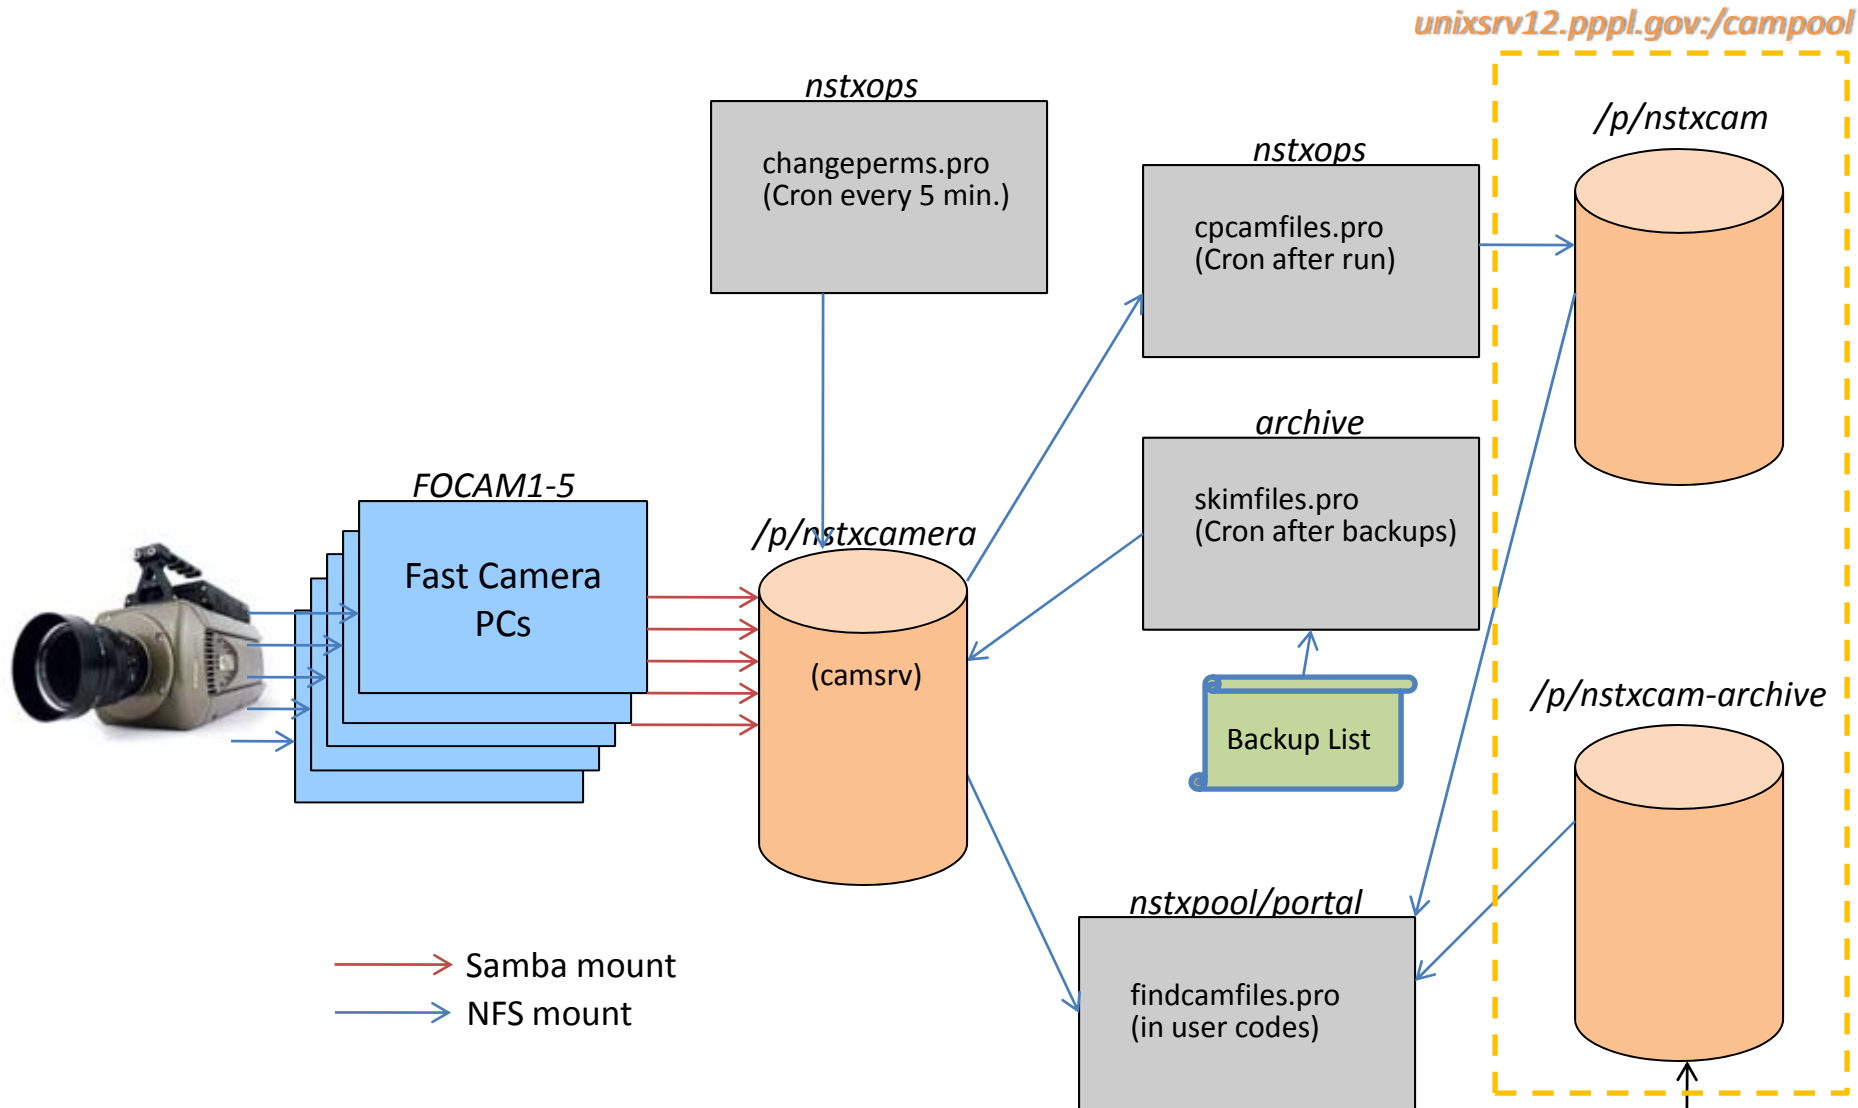

Software to manage NSTX Fast Camera data acquisition and archiving

for top-level directories, see

http://w3.pppl.gov/~bdavis/swdoc/Fast_Camera_Dirs.txt