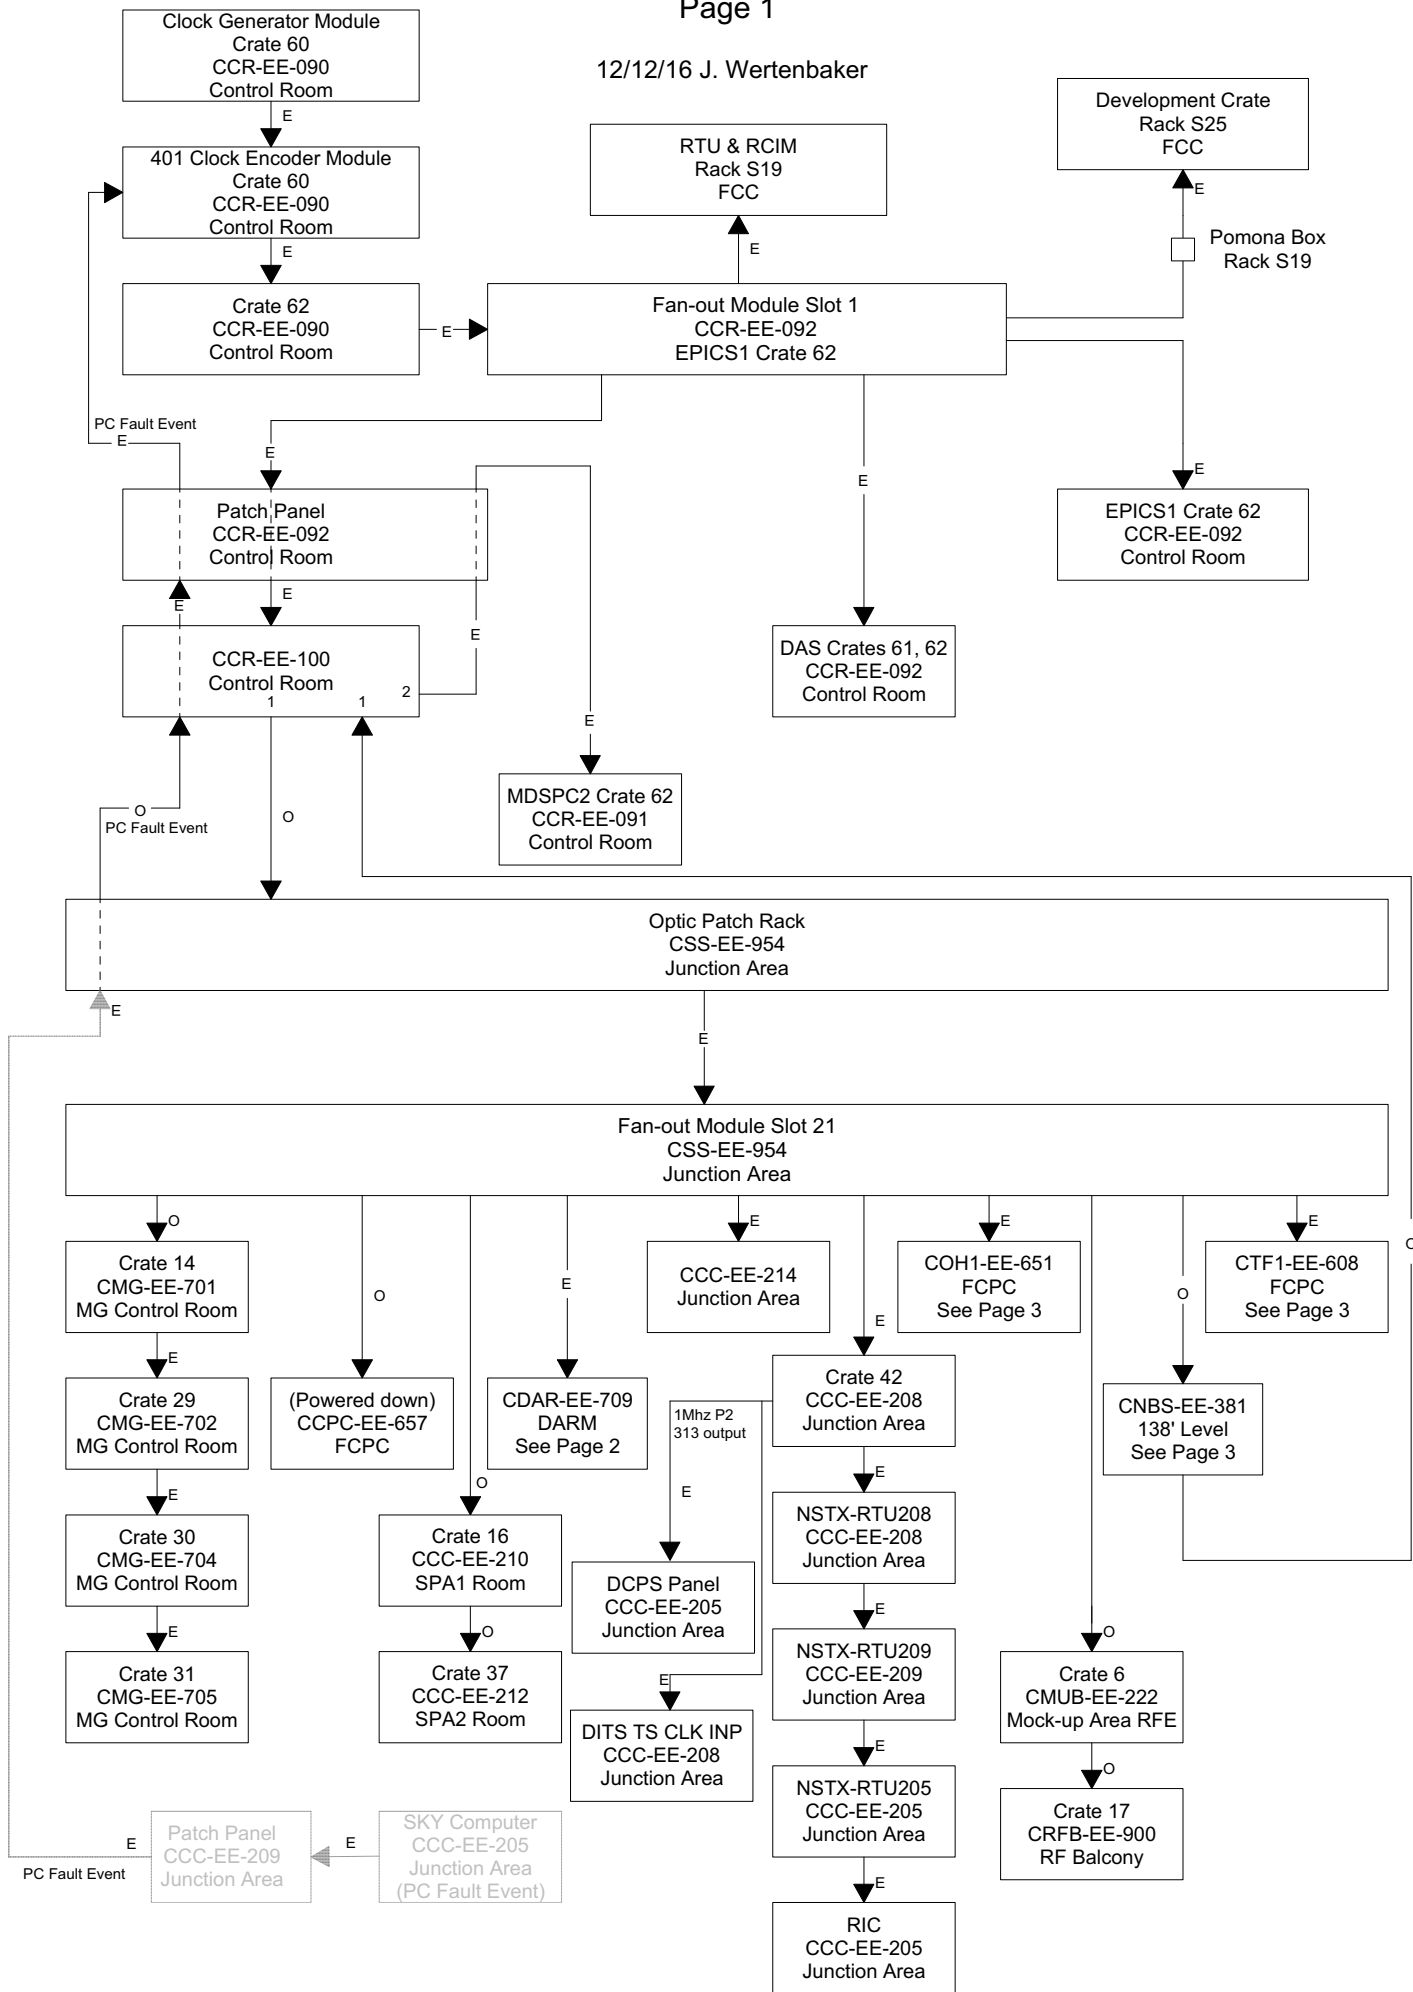

# Facility Clock Link Map

12/12/16 J. Wertenbaker

# Facility Clock Link Map

Page 3

11/20/2015 J. Wertenbaker