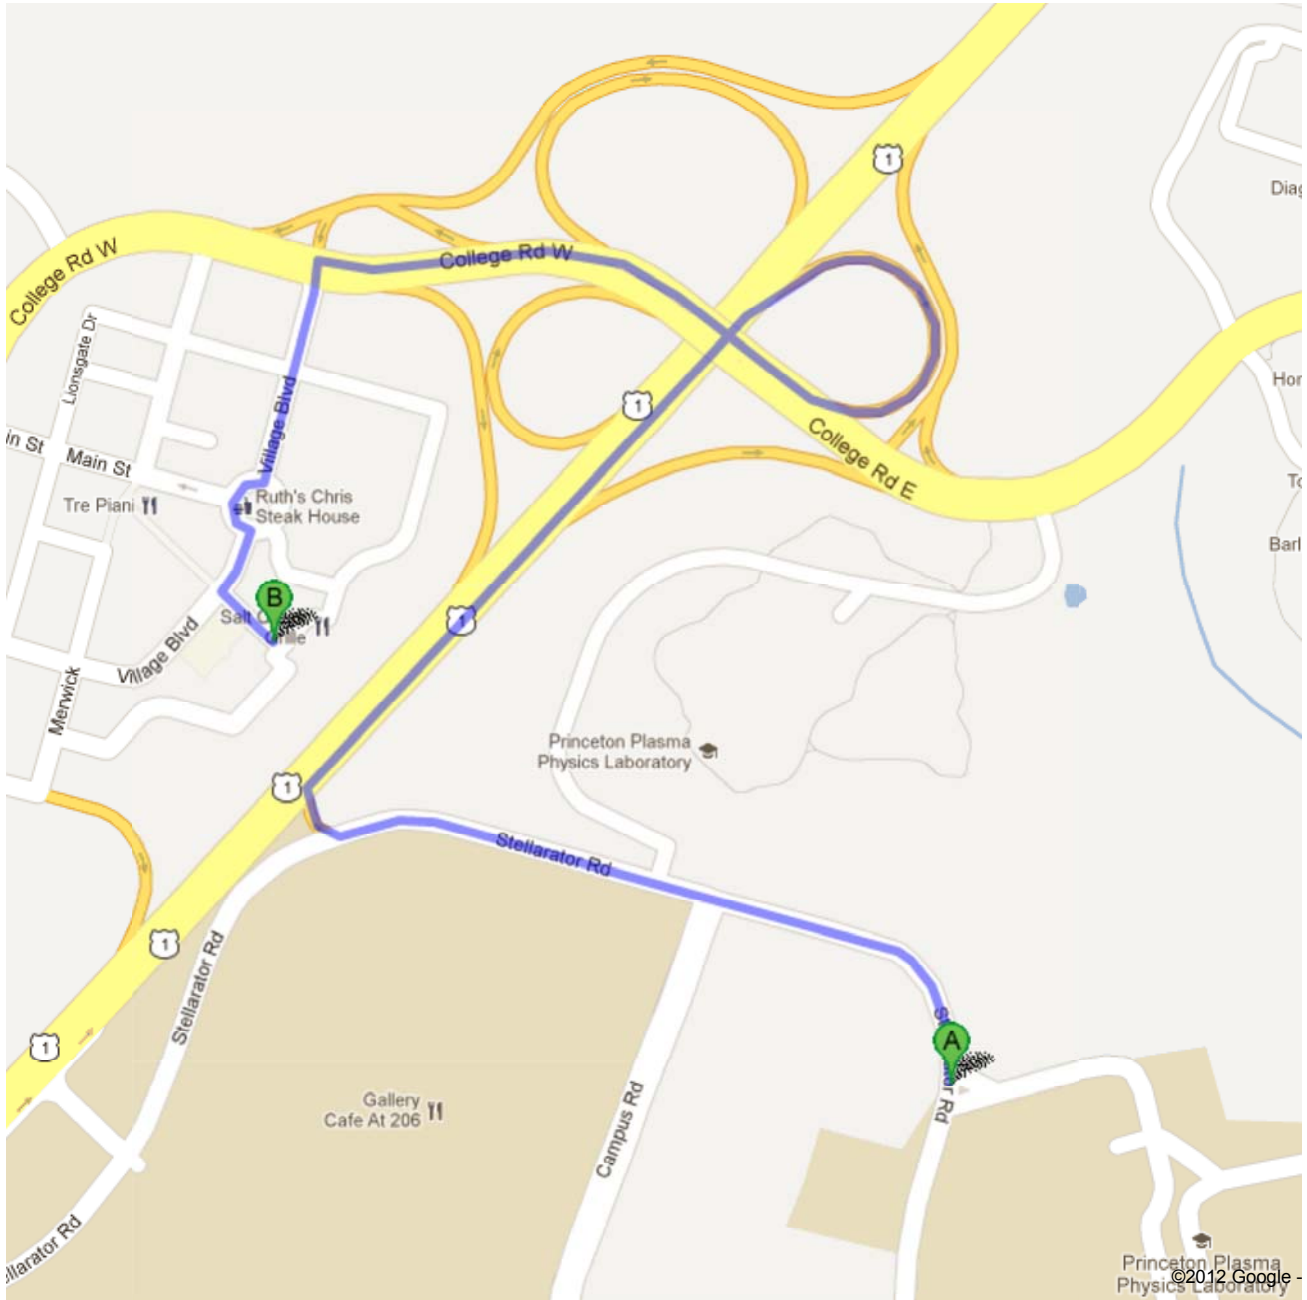

Directions to Salt Creek Grille

1 Rockingham Row, Princeton, NJ 08540 - (609)

419-4200

1.7 mi – about 5 mins

Stellarator Rd

- | | |
|--|---------------------------|
| 1. Head north on Stellarator Rd toward Campus Rd
About 1 min | go 0.4 mi
total 0.4 mi |
|  2. Slight right onto the ramp to U.S. 1 N | go 207 ft
total 0.5 mi |
|  3. Turn right onto U.S. 1 N | go 0.4 mi
total 0.9 mi |
|  4. Exit onto College Rd W toward Forrestal Rd Center W/Forrestal Village
About 2 mins | go 0.6 mi
total 1.5 mi |
|  5. Turn left onto Village Blvd
About 1 min | go 0.1 mi
total 1.6 mi |
|  6. Turn right to stay on Village Blvd | go 249 ft
total 1.7 mi |
|  7. Take the 2nd right to stay on Village Blvd | go 220 ft
total 1.7 mi |
|  8. Take the 1st left onto Rockingham Row
Destination will be on the left | go 230 ft
total 1.7 mi |

Salt Creek Grille 1 Rockingham Row, Princeton, NJ 08540 - (609) 419-4200

These directions are for planning purposes only. You may find that construction projects, traffic, weather, or other events may cause conditions to differ from the map results, and you should plan your route accordingly. You must obey all signs or notices regarding your route.

Map data ©2012 Google

Directions weren't right? Please find your route on maps.google.com and click "Report a problem" at the bottom left.