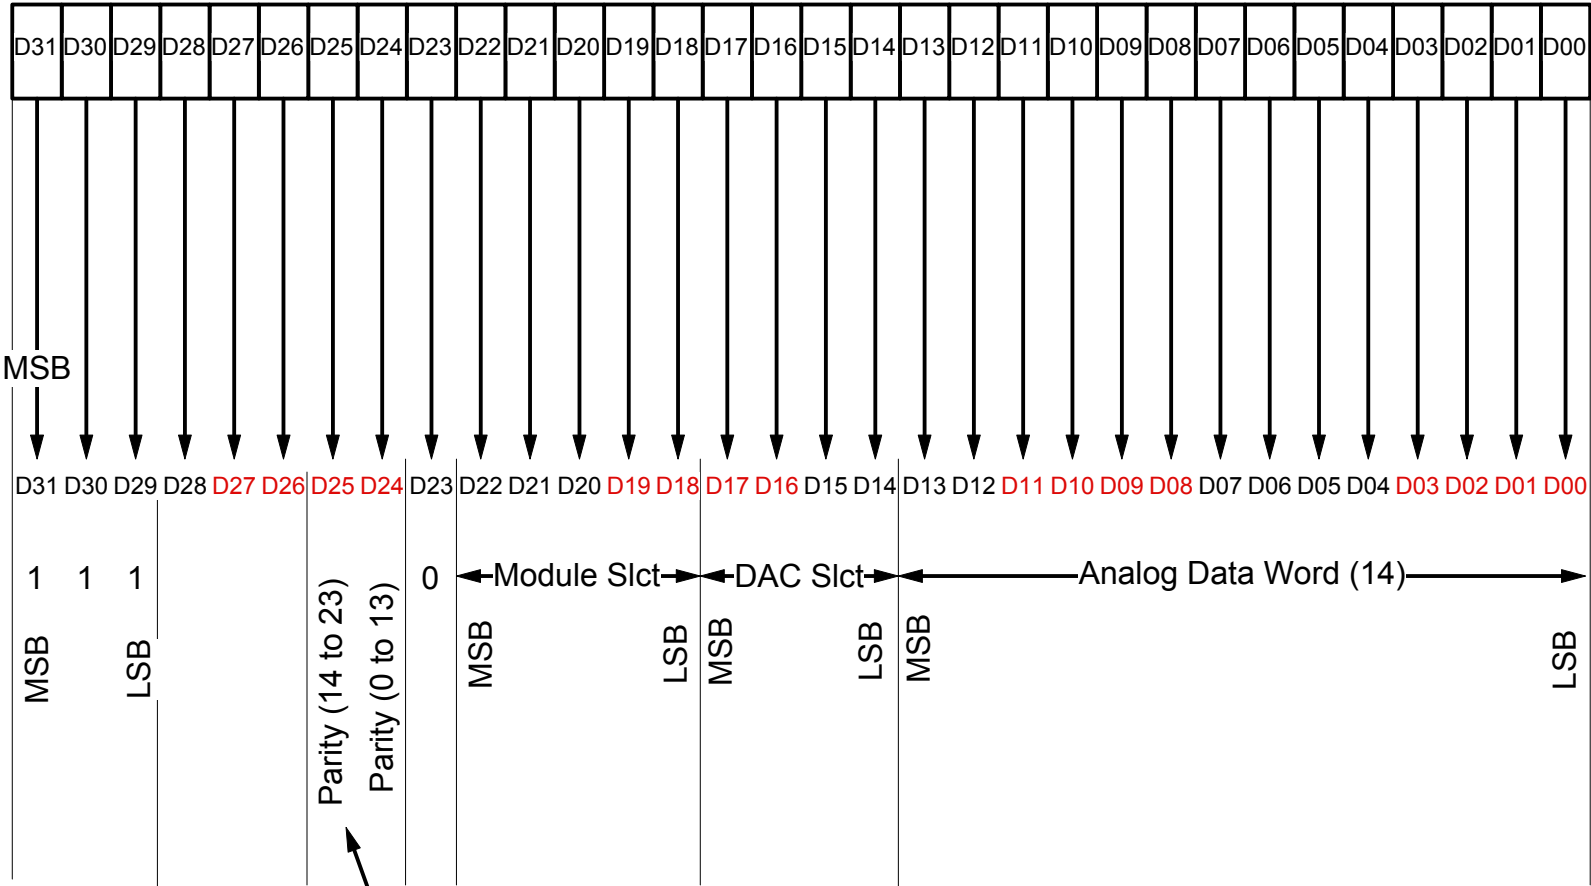

FOMA FPDP Word Format

Rev 2
07AUG2014
PS

NOTE: Set this bit so that the number of bits in the region and this bit will be an EVEN number.