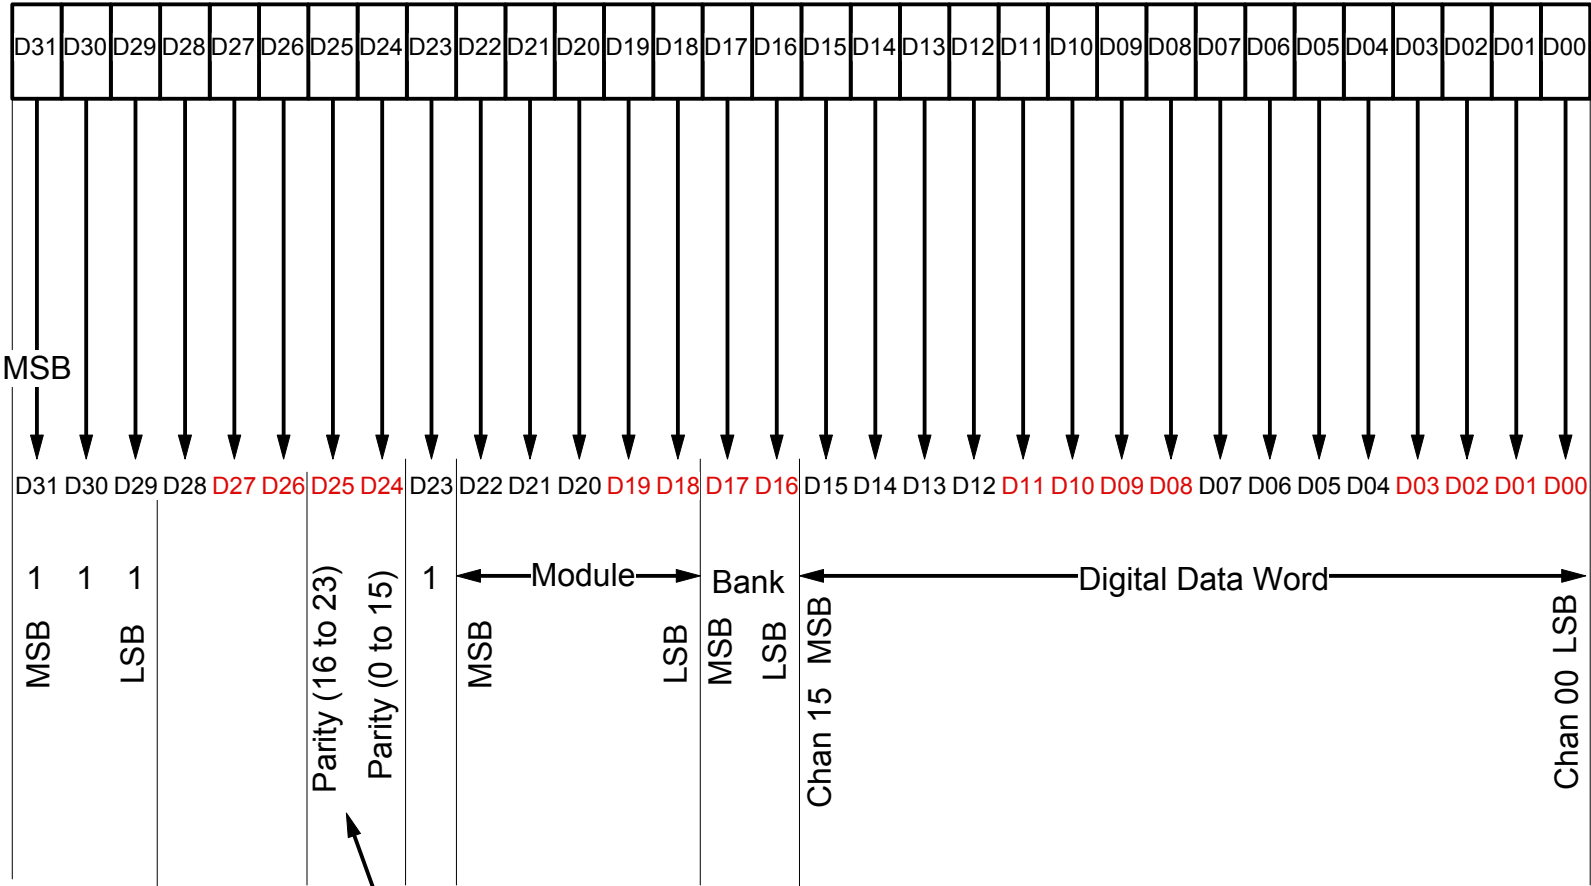

FOMD FPDP Word Format

Rev 2
07AUG2014
PS

NOTE: Set this bit so that the number of bits in the region and this bit will be an EVEN number.